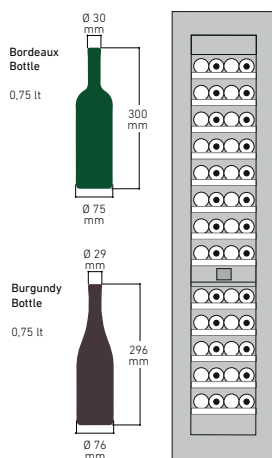

S450FW6

45 cm, WINE CELLAR, OFW Model

BUILT-IN

INTEGRATED® SERIE

PRODUCT DETAIL

Fhiaba

1D | 2M

wine cellar

D = door

M = separate microclimates

CAPACITY

Volume Compartment 1 (L)	229
Volume Compartment 2 (L)	/
Volume Compartment 3 (L)	/
Total Net Volume (L)	229
Total Gross Volume (L)	239
Compartment 1 / Upper wine cellar capacity (bottles)	/
Compartment 2 / Lower wine cellar capacity (bottles)	/
Compartment 3 / Bottom wine cellar capacity (bottles)	/

TECHNICAL DETAILS

Total absorbed current (A)	1.5
Voltage (V)	220-240V
Frequency (Hz)	50/60 Hz
Power Cord Length (mm)	2
Plug Type	Tipo F (Schuko) 16A IEC13 10A
Climatic class	SN/T
Noise level (dB)	41
Refrigerant (gas)	R600a
Water connection / female attachment	/

EFFICIENCY

New Energy Label class	E
Energy consumption (kWh/year)	159

DIMENSIONS & WEIGHT

Height of the product (closed weels) (mm)	2050
Adjustable feet height (mm)	25
Width of the product (mm)	449
Depth of Product without handle (mm)	610
Wall cavity height (mm)	2064
Wall cavity width (mm)	450
Wall cavity depth (mm)	650
Net Weight (kg)	128
Gross Weight (kg)	148

TEMPERATURE RANGES

Climatic compartments	2
Compartment 1 / Upper temperature (°C)	from 4 to 18
Compartment 2 / Middle temperature (°C)	
Low temp zone	NO
Compartment 3 / Low temperature (°C)	from 4 to 18
Dual zone	NO

ACCESSORIES

- Stainless steel sides panels
- Glass door
- Joining kit
- Stainless steel tubular handle Ø30mm
- Stainless steel tubular handle Ø18mm
- Stainless steel panels
- Stainless steel portal for freestanding
- Extra length anti-tipping kit
- Anti-condensation
- Cleaning kit
- Active carbon filter
- FLD - Fhiaba Link Device
- Front ventilation kit
- 90° Door stop
- Wine kit
- Cheese drawer
- Set of knives
- Bottle trap
- Sigar drawer
- Beverage drawer
- Beverage shelf
- Beverage removable shelf