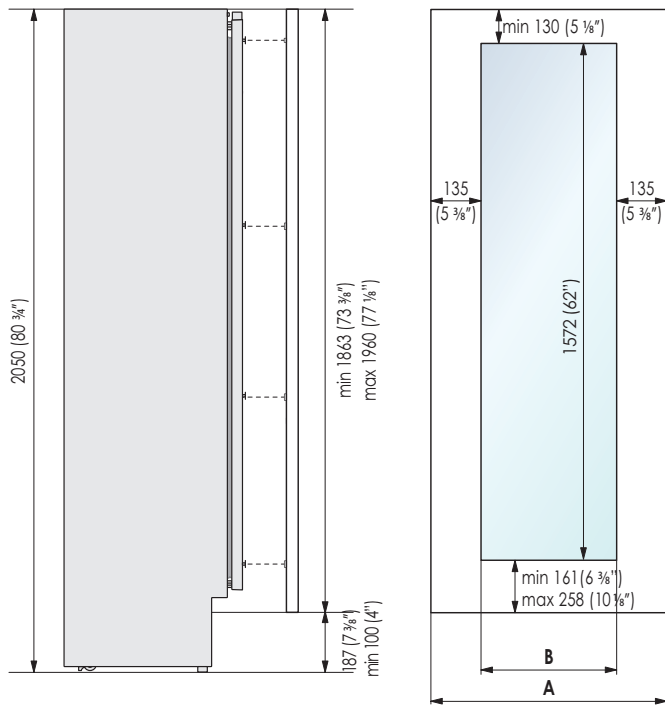

### DIMENSIONS & WEIGHT

Height of the product (closed weels) (mm)	2050
Adjustable feet height (mm)	25
Width of the product (mm)	449
Depth of Product without handle (mm)	610
Wall cavity height (mm)	2064
Wall cavity width (mm)	450
Wall cavity depth (mm)	650
Net Weight (kg)	128
Gross Weight (kg)	148

# S450FW6

45 cm, WINE CELLAR, OFW Model

BUILT-IN

INTEGRATED® SERIE

## CUSTOM PANELS INFORMATION

*Fhiaba*

Serie	A	B
449 (45 cm)	447 (17 5/8")	177 (6 7/8")

### INTEGRATED PANEL RECOMMENDATIONS

Panels with thickness ranging between 18 mm and 28 mm

Door Panels Weight Max	34 kg
Drawer Panels Weight Max	/ kg

 For installation specifications, please consult with Fhiaba. For optimum installation, we recommend using the actual product as the best guide.