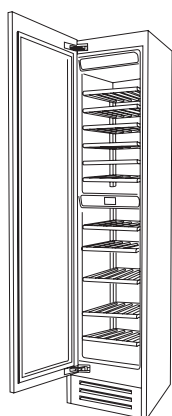

S450FW6

45 cm, WINE CELLAR, OFW Model

BUILT-IN

INTEGRATED® SERIE

PRODUCT DETAIL

Fhiaba

1D | 2M

wine cellar

D = door

M = separate microclimates

CAPACITY

Volume Compartment 1 (L)	229
Volume Compartment 2 (L)	/
Volume Compartment 3 (L)	/
Total Net Volume (L)	229
Total Gross Volume (L)	239
Compartment 1 / Upper wine cellar capacity (bottles)	/
Compartment 2 / Lower wine cellar capacity (bottles)	/
Compartment 3 / Bottom wine cellar capacity (bottles)	/

TECHNICAL DETAILS

Total absorbed current (A)	1.5
Voltage (V)	220-240V
Frequency (Hz)	50/60 Hz
Power Cord Length (mm)	2
Plug Type	Tipo F (Schuko) 16A IEC13 10A
Climatic class	SN/T
Noise level (dB)	41
Refrigerant (gas)	R600a
Water connection / female attachment	/

EFFICIENCY

New Energy Label class	E
Energy consumption (kWh/year)	159

DIMENSIONS & WEIGHT

Height of the product (closed weels) (mm)	2050
Adjustable feet height (mm)	25
Width of the product (mm)	449
Depth of Product without handle (mm)	610
Wall cavity height (mm)	2064
Wall cavity width (mm)	450
Wall cavity depth (mm)	650
Net Weight (kg)	128
Gross Weight (kg)	148

TEMPERATURE RANGES

Climatic compartments	2
Compartment 1 / Upper temperature (°C)	from 4 to 18
Compartment 2 / Middle temperature (°C)	
Low temp zone	NO
Compartment 3 / Low temperature (°C)	from 4 to 18
Dual zone	NO

ACCESSORIES

- Stainless steel sides panels
- Glass door
- Joining kit
- Stainless steel tubular handle Ø30mm
- Stainless steel tubular handle Ø18mm
- Stainless steel panels
- Stainless steel portal for freestanding
- Extra length anti-tipping kit
- Anti-condensation
- Cleaning kit
- Active carbon filter
- FLD - Fhiaba Link Device
- Front ventilation kit
- 90° Door stop
- Wine kit
- Cheese drawer
- Set of knives
- Bottle trap
- Sigar drawer
- Beverage drawer
- Beverage shelf
- Beverage removable shelf