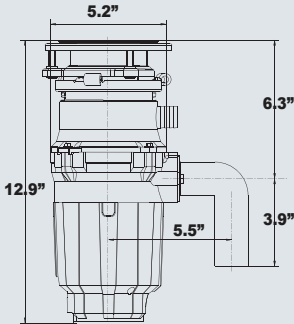

Product Dimensions

Specifications subject to change.