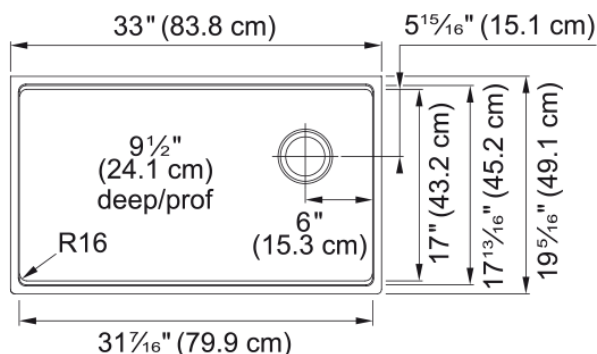

Maris Workcenter Sink MAG11031OW-SHG-WKC | 125.0672.248

33-in. x 19.3-in. Stone Grey Fraganite Undermount Single Bowl Workcenter Kitchen Sink. Hardworking and well equipped, the Maris Fraganite workcenter sink has everything you need to create a multi-functional workspace in your kitchen. Optimize every inch of your sink with accessories to wash food, chop, prep, clean up, dry dishes, and more. Made from Fraganite, a tough material highly resistant to burns, dents, chips, and stains, this workcenter sink is a perfect choice for busy family homes. ACCESSORIES INCLUDED: Bottom Grid, Cutting Board, Colander and Strainer Basket

Aspect

Sink type	Sink
Type of material	Granite
Number of bowls	1
Color	Stone grey
Surface finish	None

Product Dimensions

Length (right to left)	33.004
Width (front to back)	19.335
Large bowl size: right to left	31.457
Large bowl size: front to back	17.035
Large bowl: depth	9.496
Cutout inset: right to left	31.437
Cutout inset: front to back	17.811

Installation

Minimum cabinet size	36"
----------------------	-----

Product specifications

Installation type	Undermount
Drain hole	3 1/2"
Position of drainer	No drainer

Product identification

Product brand	FRANKE
Product family	Maris
Collection	Maris
Certified by	cUPC