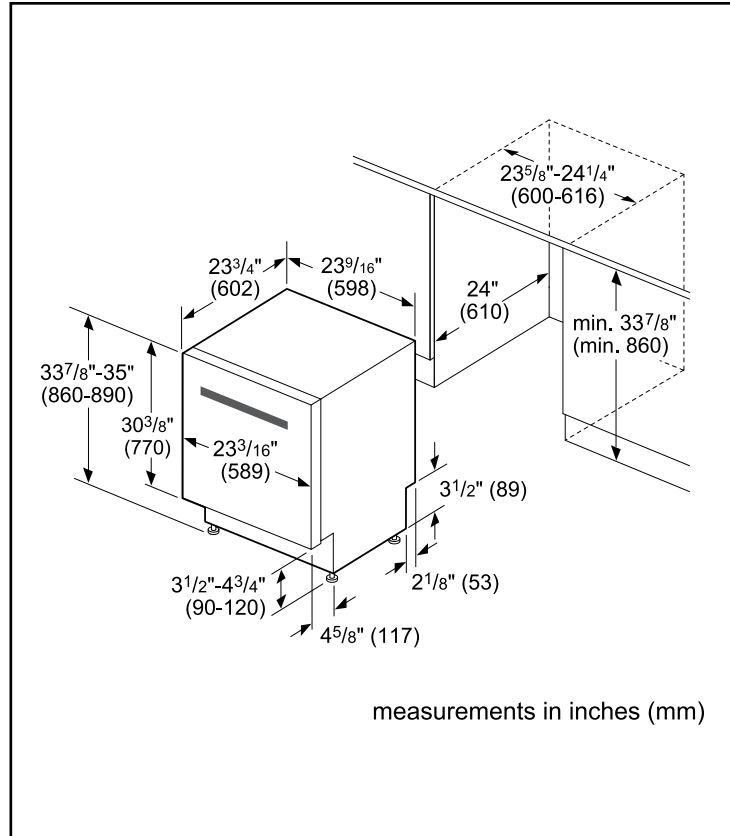

24" Pocket Handle Dishwasher

800 Series – Stainless Steel SHPM88Z75N

Installation Details

Accessories: To purchase Bosch accessories, cleaners & parts please visit www.bosch-home.com/us/store or call 1-800-944-2904 (Mon to Fri 5 am to 6 pm PST, Sat 6 am to 3 pm PST).

Notes: All height, width and depth dimensions are shown in inches. BSH reserves the absolute and unrestricted right to change product materials and specifications, at any time, without notice. Consult the product's installation instructions for final dimensional data and other details prior to making cutout.

Warranties: Please see Use & Care manual or Bosch website for statement of limited warranty.

For more information on our entire line of products, go to www.bosch-home.com/us or call 1-800-944-2904

© BSH Home Appliances Corporation. All rights reserved. Bosch is a registered trademark of Robert Bosch GmbH.