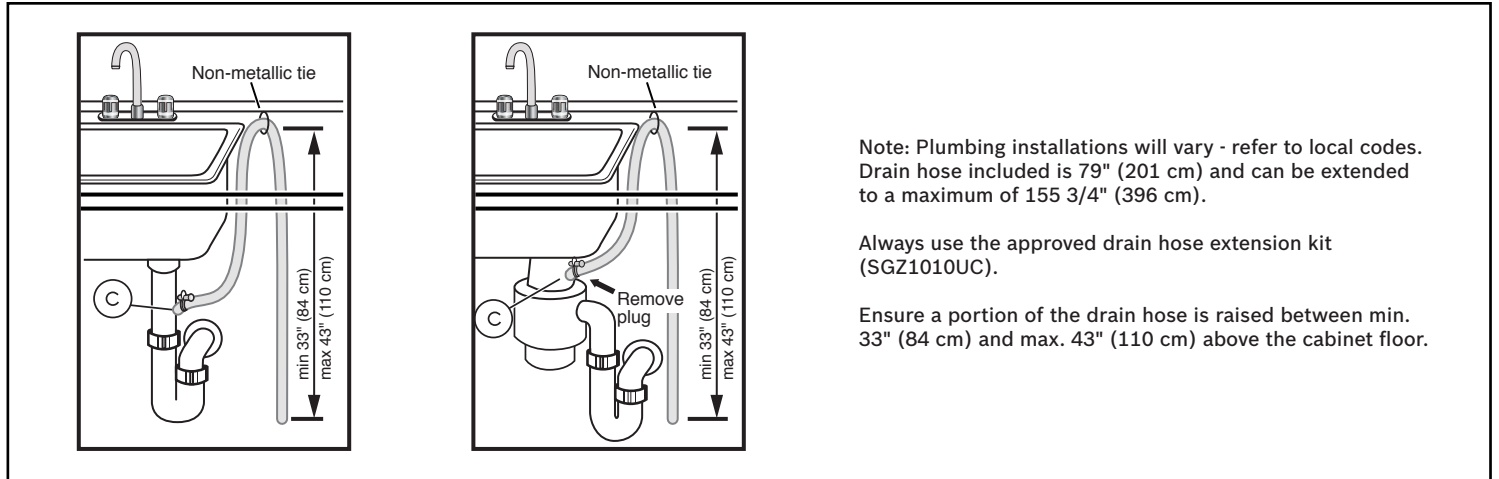

Notes: All height, width and depth dimensions are shown in inches. BSH reserves the absolute and unrestricted right to change product materials and specifications, at any time, without notice. Consult the product's installation instructions for final dimensional data and other details prior to making cutout.

24" Pocket Handle Dishwasher

800 Series – Stainless Steel SHPM88Z75N

BOSCH

Invented for life

Installation Details

Accessories: To purchase Bosch accessories, cleaners & parts please visit www.bosch-home.com/us/store or call 1-800-944-2904 (Mon to Fri 5 am to 6 pm PST, Sat 6 am to 3 pm PST).