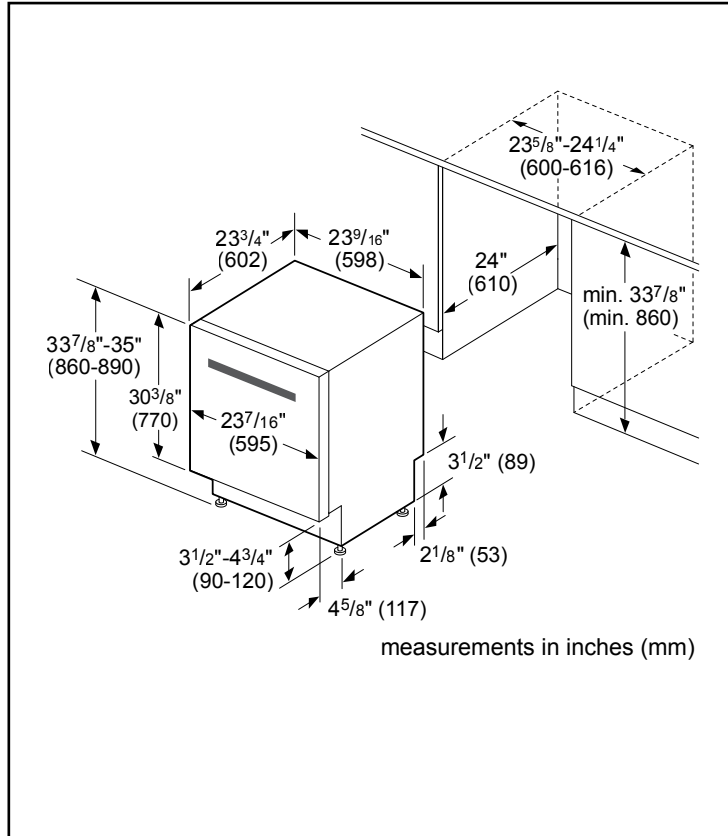

24" Bar Handle Dishwasher

100 Series Premium – White SHX5AEM2N

Installation Details

Accessories: To purchase Bosch accessories, cleaners & parts please visit www.bosch-home.com/us/store or call 1-800-944-2904 (Mon to Fri 5 am to 6 pm PST, Sat 6 am to 3 pm PST).

Notes: All height, width and depth dimensions are shown in inches. BSH reserves the absolute and unrestricted right to change product materials and specifications, at any time, without notice. Consult the product's installation instructions for final dimensional data and other details prior to making cutout.

Warranties: Please see Use & Care manual or Bosch website for statement of limited warranty.

For more information on our entire line of products, go to www.bosch-home.com/us or call 1-800-944-2904

© BSH Home Appliances Corporation. All rights reserved. Bosch is a registered trademark of Robert Bosch GmbH.