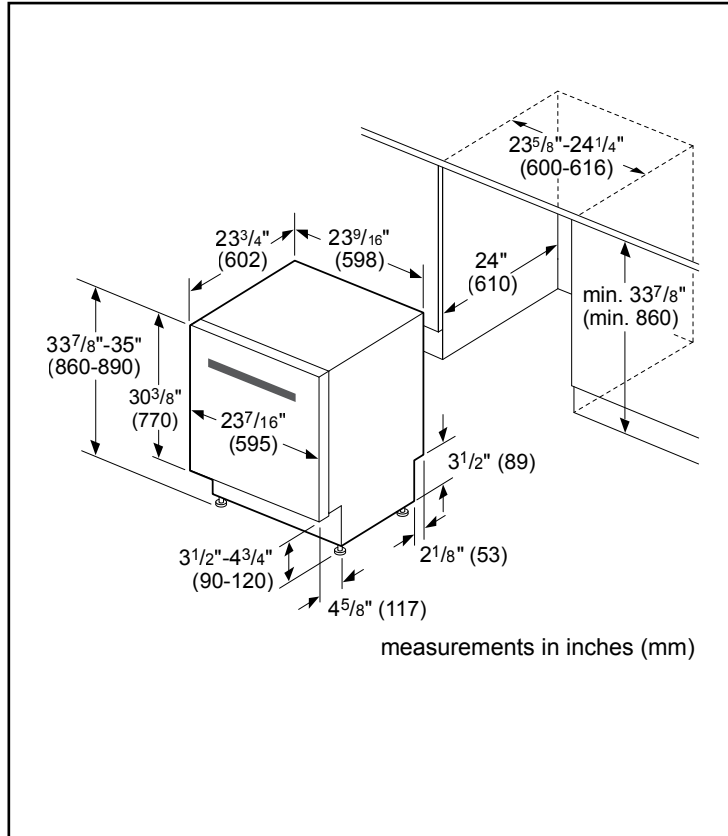

24" Bar Handle Dishwasher

100 Series Premium – Black SHX5AEM6N

BOSCH

Invented for life

Installation Details

Accessories: To purchase Bosch accessories, cleaners & parts please visit www.bosch-home.com/us/store or call 1-800-944-2904 (Mon to Fri 5 am to 6 pm PST, Sat 6 am to 3 pm PST).

Notes: All height, width and depth dimensions are shown in inches. BSH reserves the absolute and unrestricted right to change product materials and specifications, at any time, without notice. Consult the product's installation instructions for final dimensional data and other details prior to making cutout.

Warranties: Please see Use & Care manual or Bosch website for statement of limited warranty.

For more information on our entire line of products, go to www.bosch-home.com/us or call 1-800-944-2904

© BSH Home Appliances Corporation. All rights reserved. Bosch is a registered trademark of Robert Bosch GmbH.