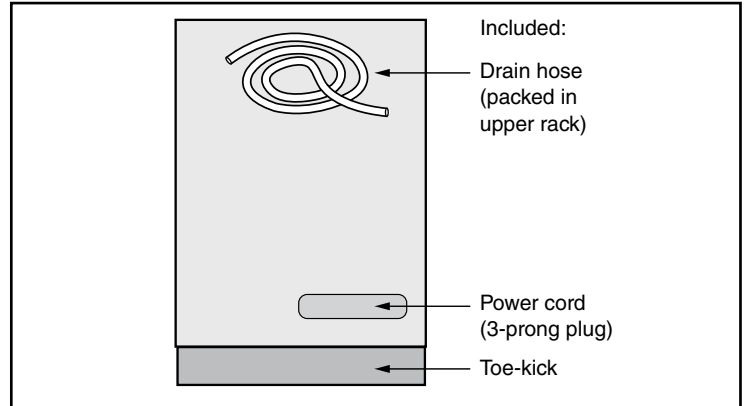

24" Bar Handle Dishwasher

100 Series Premium – Black SHX5AEM6N

BOSCH

Invented for life

Installation Details

Accessories: To purchase Bosch accessories, cleaners & parts please visit www.bosch-home.com/us/store or call 1-800-944-2904 (Mon to Fri 5 am to 6 pm PST, Sat 6 am to 3 pm PST).

Notes: All height, width and depth dimensions are shown in inches. BSH reserves the absolute and unrestricted right to change product materials and specifications, at any time, without notice. Consult the product's installation instructions for final dimensional data and other details prior to making cutout.