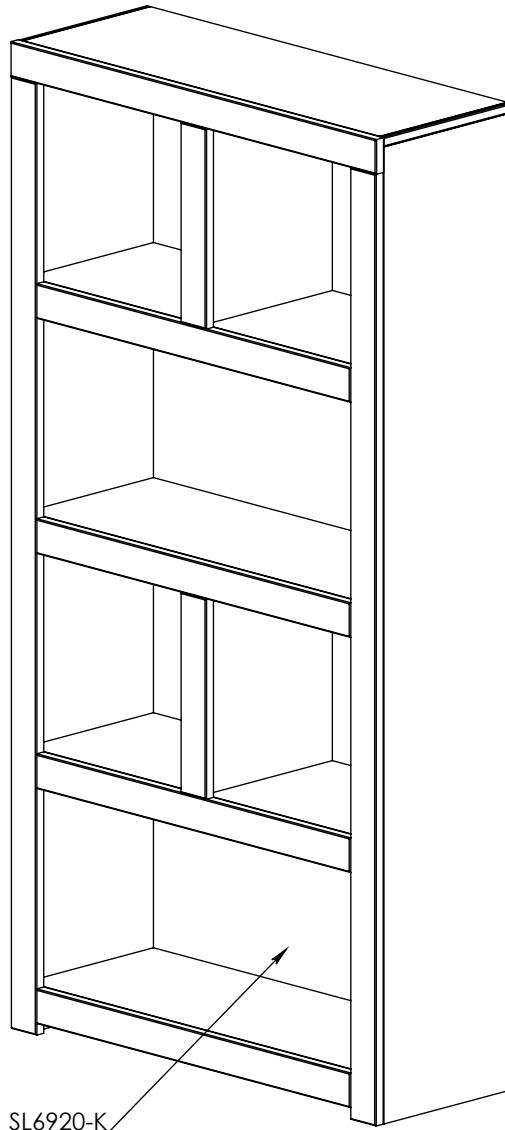

| PART NUMBER | DESCRIPTION |
|-------------|---------------------------------|
| SL6920-K | SL6920 Luan Backing |
| 84214 | Furniture Tipping Restraint Kit |

SL6920-K