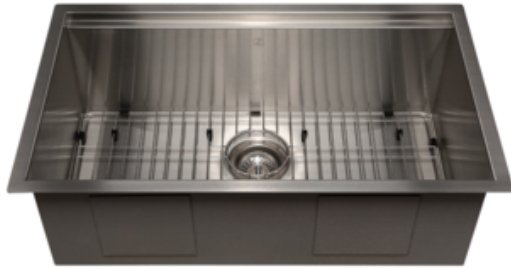

ZLINE 30 in. Garmisch Undermount Single Bowl Kitchen Sink with Bottom Grid and Accessories (SLS-30)

ZLINE
ATTAINABLE LUXURY®

INTRODUCTION

Experience ZLINE Attainable Luxury with industry-leading kitchen and bath products that provide an elevated luxury experience, all designed in Lake Tahoe, USA. The ZLINE Garmisch Stainless Steel Sink is hand crafted and intuitively designed to offer the most efficient washing experience. With functionality and bold design in mind, each sink offers: Industrial grade rust-resistant stainless steel ensuring durability and longevity, extra deep, high capacity bowls/basins offering maximum room for any size wash job, and creased accent lines and basin sloping creating superior drainage and providing more usable space - eliminating free standing water 3 times faster than our competitors. All ZLINE sinks have garbage disposal compatibility (sold separately) and are designed geometrically to silence sound and create a quieter work space. We take pride in offering our customers the same high quality materials and features for over 10 years, with one of the easiest installations in the industry-guaranteed. All ZLINE sinks are protected by our generous limited lifetime warranty and ship next business day when in stock.

FEATURES & BENEFITS

This ZLINE stainless sink comes equipped with: Utility rack resistant to chipping or cracking, Solid birch cutting board, Rolling Mat, Basket Strainer, and Microfiber cloth

Product dimensions: 30 in. W x 10 in. D x 18 in. H

ZLINE 30 in. Garmisch Undermount Single Bowl Kitchen Sink with Bottom Grid and Accessories (SLS-30)

ZLINE
ATTAINABLE LUXURY®

SPECIFICATIONS IN-DEPTH

GENERAL PROPERTIES

SKU	SLS-30	MAP	\$599.95
Color Code - Color Name	SS - Stainless Steel		
Compatible With Garbage Disposal (Y/N)	Y		
Mount Type/ Installation Type	Undermount		
Number Of Basins	1		
Primary Attribute	Single Bowl		
Reversible (Y/N)	N		
Sink Gauge	16		
Sink Shape	Rectangle		