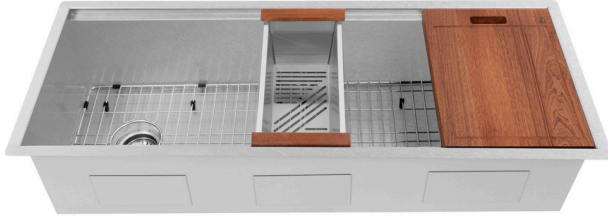

ZLINE 45 in. Garmisch Undermount Single Bowl Satin Stainless Steel Kitchen Sink with Bottom Grid and Accessories (SLS-45S)

ZLINE
ATTAINABLE LUXURY®

INTRODUCTION

Luxury isn't meant to be left desired—it's meant to be attainable. The ZLINE 45 in. Garmisch Undermount Single Bowl Satin Stainless Steel Kitchen Sink with Bottom Grid and Accessories (SLS-45S) provides a superior cleaning experience by pairing unmatched quality with optimal functionality and performance. Achieve ZLINE Attainable Luxury® excellence with innovative features designed to enhance your kitchen's capability.

FEATURES & BENEFITS

Included Accessories - This ZLINE Sink comes equipped with a utility rack resistant to chipping or cracking, solid birch cutting board, rolling mat, basket strainer, and a microfiber cloth

Superior Drainage - Creased accent lines and basin sloping create superior drainage, eliminating freestanding water 3 times faster than competitors

Expansive Work Space - ZLINE Sinks are engineered with extra-deep, high-capacity basins that offer maximum room for any size wash job

DIMENSIONS

Product Dimensions	45 in. W x 10 in. D x 18 in. H
Product Weigh Lbs.	68

LIMITED WARRANTY

Warranty	Limited lifetime warranty
----------	---------------------------

ZLINE 45 in. Garmisch Undermount Single Bowl Satin Stainless Steel Kitchen Sink with Bottom Grid and Accessories (SLS-45S)