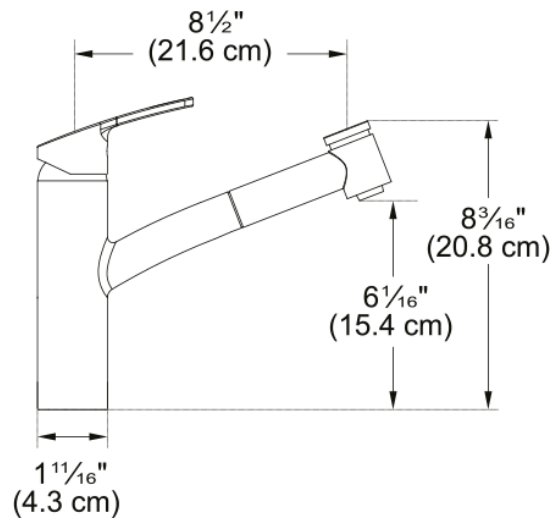

## Smart Pull-Out Faucet - SMA-PO-CHR | 115.0391.483

8.8-in Single Handle 1-Hole Polished Chrome Pull-Out Kitchen Faucet. Our top-quality Smart faucets are equipped with a long extendable nozzle enabling you to fill large pots quickly and giving you all the freedom to work in and around your sink. They come with a Franke ceramic disk cartridge to guarantee excellent, long-lasting, smooth water flow. ADA Compliant. This model replaces the FFPS3600 Faucet

### Aspect

Spout type	Low spout
Color	Polished chrome
Type of material	Brass
Flexible pullout hose material	Nylon grey
Spray head material	Brass

### Product Dimensions

Faucet hole diameter	35 mm
Cartridge dimension	35 mm

### Installation

Mounting type	Shank
Water supply hose connection	1/2"
Water supply hose length	650 mm