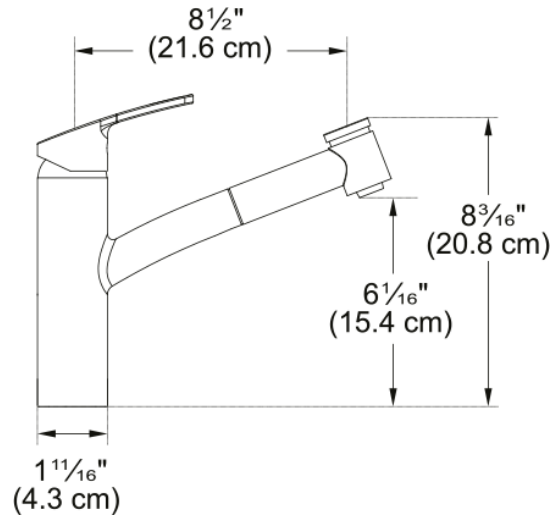

## Smart Pull-Out Faucet - SMA-PO-SNI | 115.0391.485

8.8-in Single Handle 1-Hole Satin Nickel Pull-Out Kitchen Faucet. Our top-quality Smart faucets are equipped with a long extendable nozzle enabling you to fill large pots quickly and giving you all the freedom to work in and around your sink. They come with a Franke ceramic disk cartridge to guarantee excellent, long-lasting, smooth water flow. ADA Compliant. This model replaces the FFPS3680 Faucet

### Aspect

Spout type	Low spout
Color	Satin nickel
Type of material	Brass
Flexible pullout hose material	Nylon grey
Spray head material	Brass

### Product Dimensions

Faucet hole diameter	35 mm
Cartridge dimension	35 mm

### Installation

Mounting type	Shank
Water supply hose connection	1/2"
Water supply hose length	650 mm