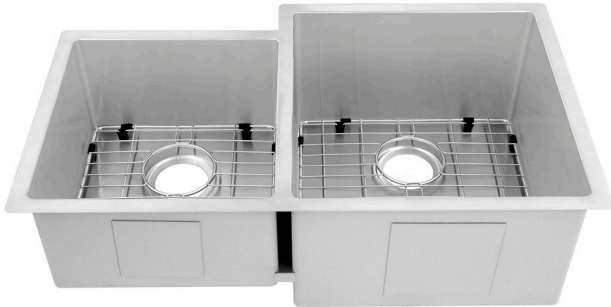

# ZLINE 32 in. Jackson Undermount Double Bowl Stainless Steel Kitchen Sink with Bottom Grid (SRDL-32)

**ZLINE**  
ATTAINABLE LUXURY®

## INTRODUCTION

Luxury isn't meant to be left desired—it's meant to be attainable. The ZLINE 32 in. Jackson Undermount Double Bowl Stainless Steel Kitchen Sink with Bottom Grid (SRDL-32) provides a superior cleaning experience by pairing unmatched quality with optimal functionality and performance. Achieve ZLINE Attainable Luxury® excellence with innovative features designed to enhance your kitchen's capability.

**Expansive Work Space** - ZLINE Sinks are engineered with extra-deep, high-capacity basins that offer maximum room for any size wash job

**Durable 16-Gauge Steel** - Industrial-grade 16-gauge, 304-grade stainless steel ensures longevity thanks to excellent resistance to corrosion, dents, and damage