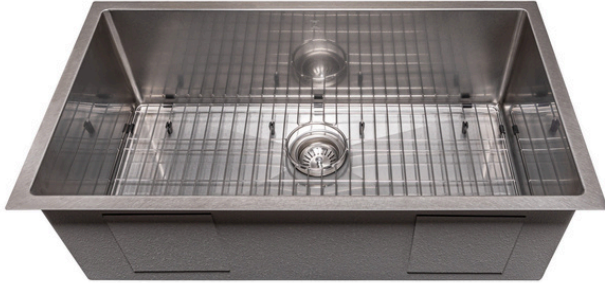

ZLINE 33 in. Meribel Undermount Single Bowl Satin Stainless Steel Kitchen Sink with Bottom Grid (SRS-33S)

ZLINE
ATTAINABLE LUXURY®

INTRODUCTION

Luxury isn't meant to be left desired—it's meant to be attainable. The ZLINE 33 in. Meribel Undermount Single Bowl Satin Stainless Steel Kitchen Sink with Bottom Grid (SRS-33S) provides a superior cleaning experience by pairing unmatched quality with optimal functionality and performance. Achieve ZLINE Attainable Luxury® excellence with innovative features designed to enhance your kitchen's capability.

Expansive Work Space - ZLINE Sinks are engineered with extra-deep, high-capacity basins that offer maximum room for any size wash job

Durable 16-Gauge Steel - Industrial-grade 16-gauge, 304-grade stainless steel ensures longevity thanks to excellent resistance to corrosion, dents, and damage

Satin Stainless Steel - ZLINE's Satin Stainless Steel finish is a circular, non-directional, professionally styled stainless steel that is rust, scratch, and fingerprint-resistant

Limited Sound - ZLINE Sinks have garbage disposal compatibility (sold separately) and are designed geometrically to limit sound and create a quiet work space

DIMENSIONS

Product Dimensions	33 in. W x 10 in. D x 18 in. H
Product Weigh Lbs.	37.8

LIMITED WARRANTY

Warranty	Limited lifetime warranty
----------	---------------------------

ZLINE 33 in. Meribel Undermount Single Bowl Satin Stainless Steel Kitchen Sink with Bottom Grid (SRS-33S)