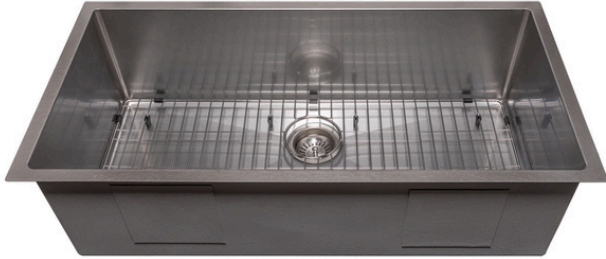

# ZLINE 36 in. Meribel Undermount Single Bowl Satin Stainless Steel Kitchen Sink with Bottom Grid (SRS-36S)

**ZLINE**  
ATTAINABLE LUXURY®

## INTRODUCTION

Luxury isn't meant to be left desired—it's meant to be attainable. The ZLINE 36 in. Meribel Undermount Single Bowl Satin Stainless Steel Kitchen Sink with Bottom Grid (SRS-36S) provides a superior cleaning experience by pairing unmatched quality with optimal functionality and performance. Achieve ZLINE Attainable Luxury® excellence with innovative features designed to enhance your kitchen's capability.

**Expansive Work Space** - ZLINE Sinks are engineered with extra-deep, high-capacity basins that offer maximum room for any size wash job

**Durable 16-Gauge Steel** - Industrial-grade 16-gauge, 304-grade stainless steel ensures longevity thanks to excellent resistance to corrosion, dents, and damage

**Satin Stainless Steel** - ZLINE's Satin Stainless Steel finish is a circular, non-directional, professionally styled stainless steel that is rust, scratch, and fingerprint-resistant

**Limited Sound** - ZLINE Sinks have garbage disposal compatibility (sold separately) and are designed geometrically to limit sound and create a quiet work space