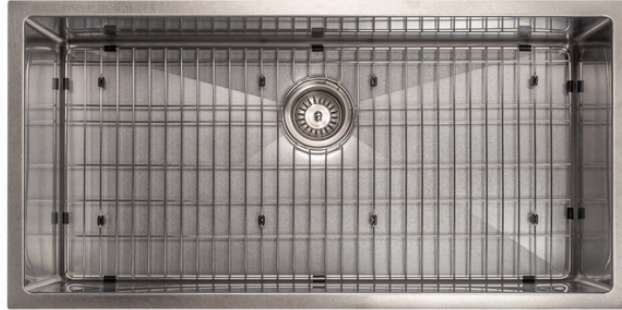

ZLINE 36 in. Meribel Undermount Single Bowl Satin Stainless Steel Kitchen Sink with Bottom Grid (SRS-36S)

ZLINE
ATTAINABLE LUXURY®

SPECIFICATIONS IN-DEPTH

GENERAL PROPERTIES

SKU	SRS-36S
Finish	Satin Stainless Steel
Compatible With Garbage Disposal (Y/N)	Y
Mount Type/ Installation Type	Undermount
Number of Bains	1
Reversible (Y/N)	N
Sink Shape	Rectangle
Sink Gauge	16

DIMENSIONS

Product Dimensions	36 in. W x 10 in. D x 18 in. H
Product Weight Lbs.	40.9

LIMITED WARRANTY

Warranty	Limited lifetime warranty