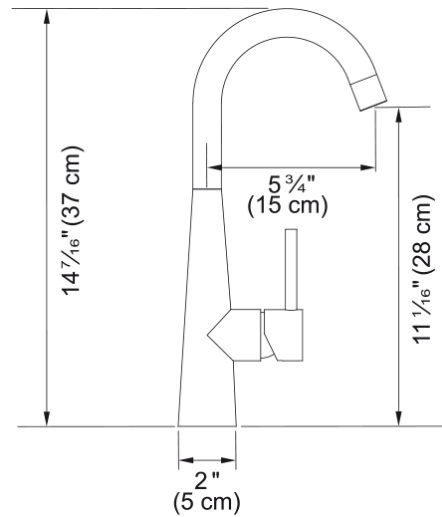

## Steel Bar Faucet - STL-BR-GLD | 115.0689.828

14.4-in. Pull-Down Kitchen Bar Faucet in Gold. With a simple twist, the single handle lever on the Steel bar faucet effortlessly controls water temperature and pressure, making it ideal for preparing drinks and rinsing glasses. Solid 304 stainless steel construction delivers corrosion resistance inside and out. The durable PVD finish is resistant to scratching and the color never fades, even with frequent cleaning. ADA Compliant

### Product Dimensions

Faucet hole diameter	35 mm
Cartridge dimension	35 mm

### Installation

Mounting type	Shank
Water supply hose connection	1/2"
Water supply hose length	800 mm