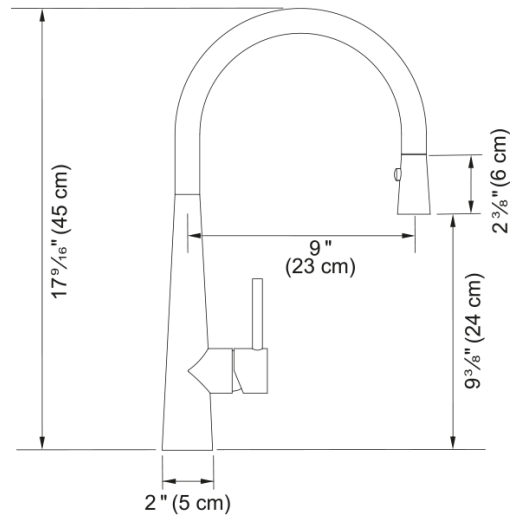

Steel Pull-Down Faucet - STL-PD-304 | 115.0355.504

Stainless Steel 17.5-in. Single Handle Pull-Down Kitchen Faucet. With its high arc spout and pull-down dual spray head, this faucet can accommodate large pots and allows you to reach each corner of the sink. Solid 304 stainless steel construction delivers corrosion resistance inside and out. ADA Compliant. This model replaces the FF3450 Steel faucet.

Aspect

Spout type	J - spout
Color	Stainless steel
Type of material	Stainless steel 304
Flexible pullout hose material	Textile
Spray head material	Stainless steel

Product Dimensions

Faucet hole diameter	35 mm
Cartridge dimension	35 mm

Installation

Mounting type	Shank
Water supply hose connection	1/2"
Water supply hose length	800 mm

Product specifications

Pressure	High pressure
Faucet type	Spray
Faucet operation	Side lever
Faucet rotation	360°