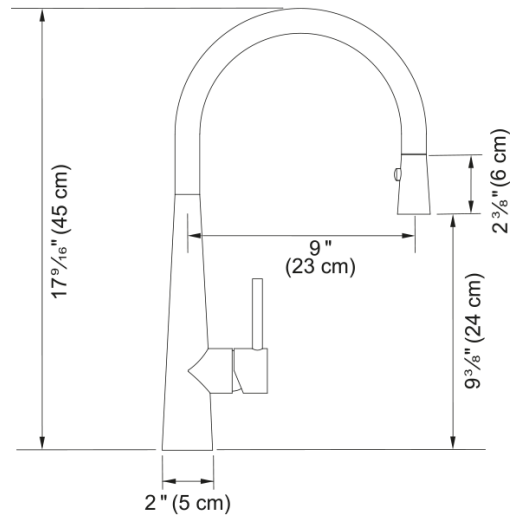

Steel Outdoor Faucet - STL-PD-316 | 115.0619.312

Stainless Steel 17.5-in. Single Handle Pull-Down Kitchen / Outdoor Faucet. Manufactured with T316 stainless steel, one of the most corrosion-resistant grades available, this faucet can withstand rain, cold, snow, and heavy use. The high arc spout and pull-down dual spray head easily accommodates large pots and allows you to reach each corner of the sink. Pair with a Franke Outdoor Series stainless steel sink to create a highly functional and beautiful backyard oasis. ADA Compliant. This model replaces the FF3452SS Steel faucet.

Aspect

Spout type	J - spout
Color	Stainless steel
Type of material	Stainless steel 316
Flexible pullout hose material	Nylon grey
Spray head material	Stainless steel

Product Dimensions

Faucet hole diameter	35 mm
Cartridge dimension	35 mm

Installation

Mounting type	Shank
Water supply hose connection	1/2"
Water supply hose length	800 mm

Product specifications

Pressure	High pressure
Faucet type	Spray
Faucet operation	Side lever
Faucet rotation	360°