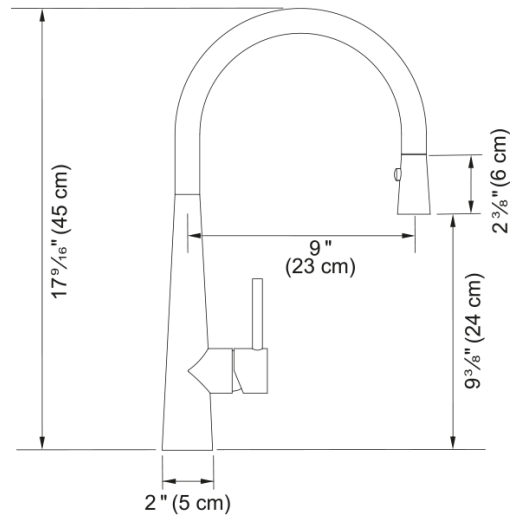

Steel Pull-Down Faucet - STL-PD-GLD | 115.0689.823

17.5-in. Single Handle Pull-Down Kitchen Faucet in Gold. With its high arc spout and pull-down dual spray head, this faucet can accommodate large pots and allows you to reach each corner of the sink easily. The dual functioning spray head can toggle between powerful spray and stream, making clean-up effortless. Solid 304 stainless steel construction delivers corrosion resistance inside and out. The durable PVD finish is resistant to scratching and the color never fades, even with frequent cleaning. ADA and AB100 compliant.

Aspect

Spout type	J - spout
Color	Gold
Type of material	Stainless steel 304
Flexible pullout hose material	Textile
Spray head material	Stainless steel

Product Dimensions

Faucet hole diameter	35 mm
Cartridge dimension	35 mm

Installation

Mounting type	Shank
Water supply hose connection	1/2"
Water supply hose length	800 mm

Product specifications

Pressure	High pressure
Faucet type	Spray
Faucet operation	Side lever
Faucet rotation	180°