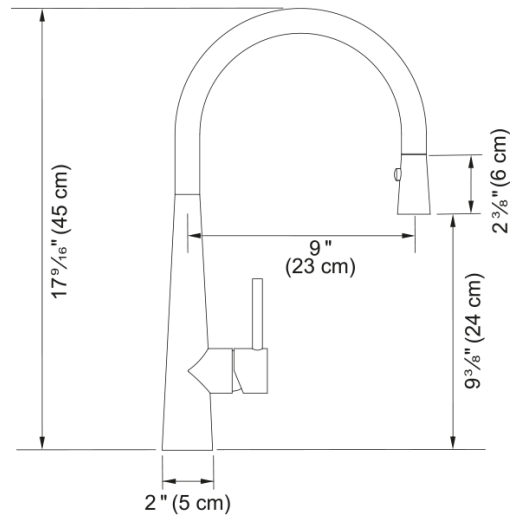

Steel Pull-Down Faucet - STL-PD-IBK | 115.0619.306

17.5-in. Single Handle Pull-Down Kitchen Faucet in Industrial Black. With its high arc spout and pull-down dual spray head, this faucet can accommodate large pots and allows you to reach each corner of the sink easily. The dual functioning spray head can toggle between powerful spray and stream, making clean-up effortless. Solid 304 stainless steel construction delivers corrosion resistance inside and out. The durable PVD finish is resistant to scratching and the color never fades, even with frequent cleaning. ADA and AB100 compliant. This model replaces the FF3425BSS Steel faucet.

Aspect

| | |
|--------------------------------|---------------------|
| Spout type | J - spout |
| Color | Industrial black |
| Type of material | Stainless steel 304 |
| Flexible pullout hose material | Nylon grey |
| Spray head material | Stainless steel |

Product Dimensions

| | |
|----------------------|-------|
| Faucet hole diameter | 35 mm |
| Cartridge dimension | 35 mm |

Installation

| | |
|------------------------------|--------|
| Mounting type | Shank |
| Water supply hose connection | 1/2" |
| Water supply hose length | 800 mm |

Product specifications

| | |
|------------------|---------------|
| Pressure | High pressure |
| Faucet type | Spray |
| Faucet operation | Side lever |
| Faucet rotation | 360° |

Product identification