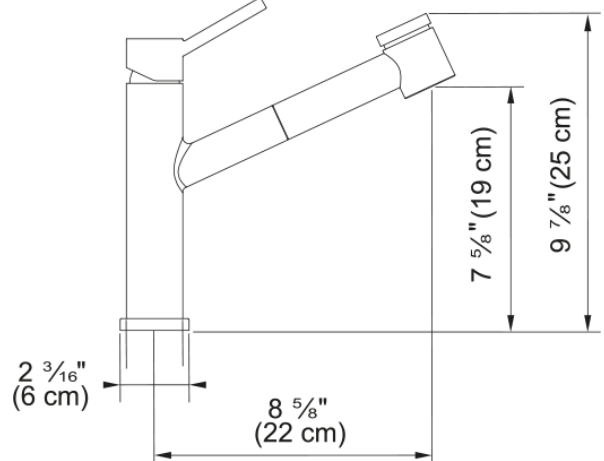

## Steel Pull-Out Faucet - STL-PO-304 | 115.0361.293

Stainless Steel 9-in Single Handle Pull-Out Kitchen Faucet. This practical faucet features an ergonomic pull-out dual spray head and 150° swivel spout that delivers greater reach in and around the sink. Solid 304 stainless steel construction delivers corrosion resistance inside and out. The single handle effortlessly controls water temperature and pressure. This model replaces the FFPS3450 Steel faucet.

### Product Dimensions

Faucet hole diameter	35 mm
Cartridge dimension	35 mm

### Installation

Mounting type	Shank
Water supply hose connection	1/2"
Water supply hose length	800 mm