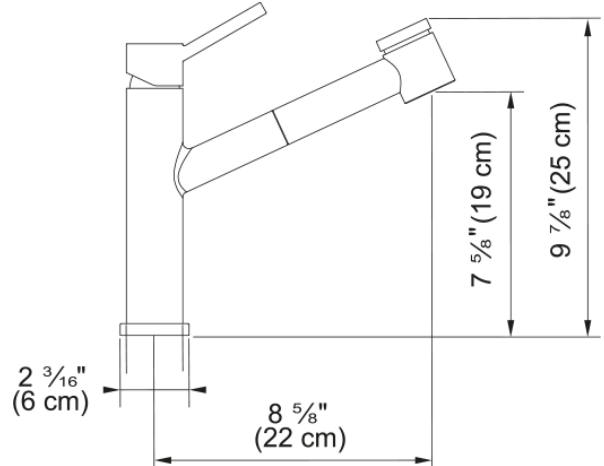

## Steel Pull-Out Faucet - STL-PO-GLD | 115.0689.827

9-in Single Handle Pull-Out Kitchen Faucet in Gold. This practical faucet features an ergonomic pull-out dual spray head and 150° swivel spout that delivers greater reach in and around the sink. Solid 304 stainless steel construction delivers corrosion resistance inside and out. The durable PVD finish is resistant to scratching and the color never fades, even with frequent cleaning. ADA and AB100 compliant.

### Product Dimensions

Faucet hole diameter	35 mm
Cartridge dimension	35 mm

### Installation

Mounting type	Shank
Water supply hose connection	1/2"
Water supply hose length	800 mm