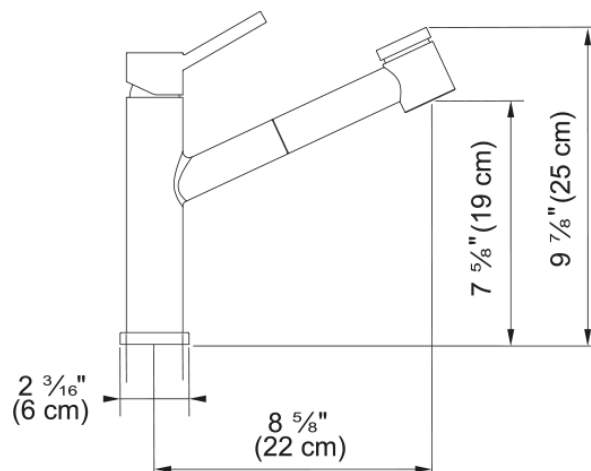

Steel Pull-Out Faucet - STL-PO-IBK | 115.0619.309

9-in Single Handle Pull-Out Kitchen Faucet in Industrial Black. This practical faucet features an ergonomic pull-out dual spray head and 150° swivel spout that delivers greater reach in and around the sink. Solid 304 stainless steel construction delivers corrosion resistance inside and out. The durable PVD finish is resistant to scratching and the color never fades, even with frequent cleaning. ADA and AB100 compliant. This model replaces the FFPS3425BSS Steel faucet.

Aspect

Spout type	Medium spout
Color	Industrial black
Type of material	Stainless steel 304
Flexible pullout hose material	Nylon grey
Spray head material	Stainless steel

Product Dimensions

Faucet hole diameter	35 mm
Cartridge dimension	35 mm

Installation

Mounting type	Shank
Water supply hose connection	1/2"
Water supply hose length	800 mm

Product specifications

Pressure	High pressure
Faucet type	Spray
Faucet operation	Top lever
Faucet rotation	150°