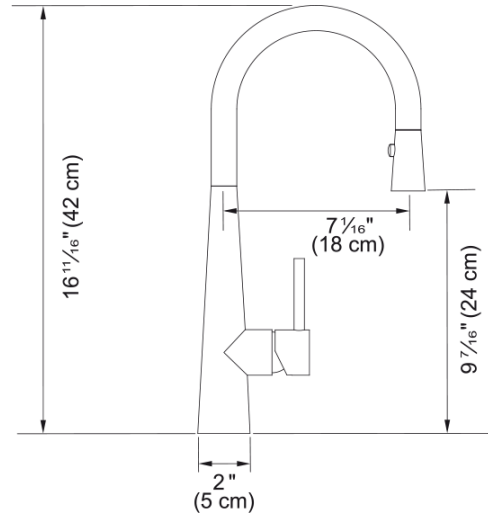

Steel Prep Faucet - STL-PR-304 | 115.0355.506

Stainless Steel 16.7-in. Single Handle Pull-Down Kitchen Prep Faucet. With its high arc spout and pull-down dual spray head, this faucet can accommodate large pots and allows you to reach each corner of the sink easily. Solid 304 stainless steel construction delivers corrosion resistance inside and out. This model replaces the FFP3450 Steel faucet.

Aspect

Spout type	J - spout
Color	Stainless steel
Type of material	Stainless steel 304
Flexible pullout hose material	Textile
Spray head material	Stainless steel

Product Dimensions

Faucet hole diameter	35 mm
Cartridge dimension	35 mm

Installation

Mounting type	Shank
Water supply hose connection	1/2"
Water supply hose length	800 mm

Product specifications

Pressure	High pressure
Faucet type	Spray
Faucet operation	Side lever
Faucet rotation	360°