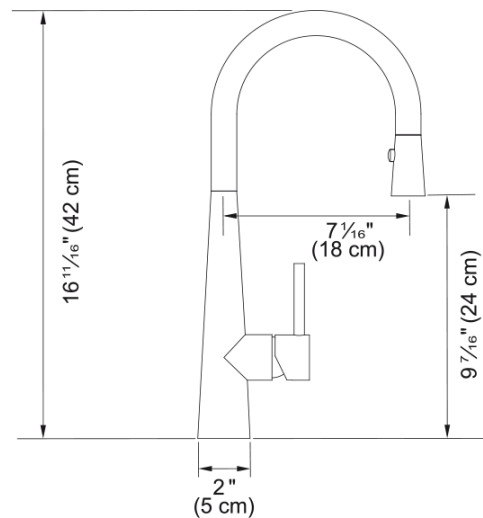

Steel Prep Faucet - STL-PR-GLD | 115.0689.826

16.7-in. Single Handle Pull-Down Kitchen Prep Faucet in Gold. With its high arc spout and pull-down spray head, this faucet can accommodate large pots and allows you to reach each corner of the sink easily. The dual functioning spray head toggles between powerful spray and stream, making clean-up effortless. Solid 304 stainless steel construction delivers corrosion resistance inside and out. The durable PVD finish is resistant to scratching and the color never fades, even with frequent cleaning. ADA and AB100 compliant.

Aspect

Spout type	J - spout
Color	Gold
Type of material	Stainless steel 304
Flexible pullout hose material	Textile
Spray head material	Stainless steel

Product Dimensions

Faucet hole diameter	35 mm
Cartridge dimension	35 mm

Installation

Mounting type	Shank
Water supply hose connection	1/2"
Water supply hose length	800 mm

Product specifications

Pressure	High pressure
Faucet type	Spray
Faucet operation	Side lever
Faucet rotation	180°