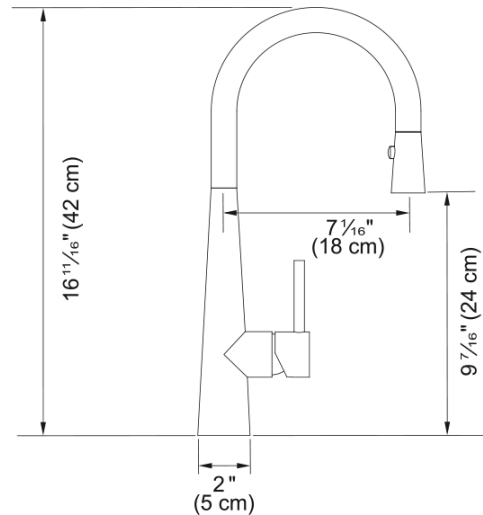

Steel Prep Faucet - STL-PR-IBK | 115.0619.307

16.7-in. Single Handle Pull-Down Kitchen Prep Faucet in Industrial Black. With its high arc spout and pull-down spray head, this faucet can accommodate large pots and allows you to reach each corner of the sink easily. The dual functioning spray head toggles between powerful spray and stream, making clean-up effortless. Solid 304 stainless steel construction delivers corrosion resistance inside and out. The durable PVD finish is resistant to scratching and the color never fades, even with frequent cleaning. ADA and AB100 compliant.

Aspect

Spout type	J - spout
Color	Industrial black
Type of material	Stainless steel 304
Flexible pullout hose material	Nylon grey
Spray head material	Stainless steel

Product Dimensions

Faucet hole diameter	35 mm
Cartridge dimension	35 mm

Installation

Mounting type	Shank
Water supply hose connection	1/2"
Water supply hose length	800 mm

Product specifications

Pressure	High pressure
Faucet type	Spray
Faucet operation	Side lever
Faucet rotation	360°