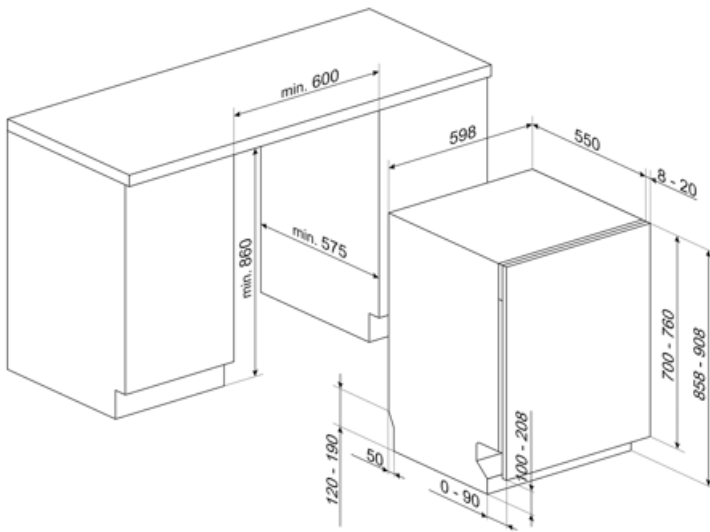

Depth	21 5/8 "	Filter	Stainless steel
Height	33 3/4 "	Hinges	Self-balancing with fixed hinges
Program symbols	Symbols	Min. and max. frontal panel weight	4.4 - 17.6 lbs
Rinse aid indicator	Light	Min. and max plinth height	4" - 9"
End-of-cycle indicator	Acoustic signal	Adjustable feet	2 3/4", from 33 7/8" to 36 5/8"
Washing system	Standard	Additional gaskets	Yes
Third spray arm	Single	Back cover	Yes
Flood protection system	Single Aquastop	Depth of dishwasher with open door (mm)	1186
Max water hardness	100°fH;58°dH	Top cover	Metal sheet
Drying system	Natural condensation drying		

Electrical Connection

Plug	(A) USA & Mexico	Frequency (Hz)	60 Hz
Connected power	1800 W	Connection type	Single-phase
Current	13 A	Power supply cable length	140 "
Voltage	115 V