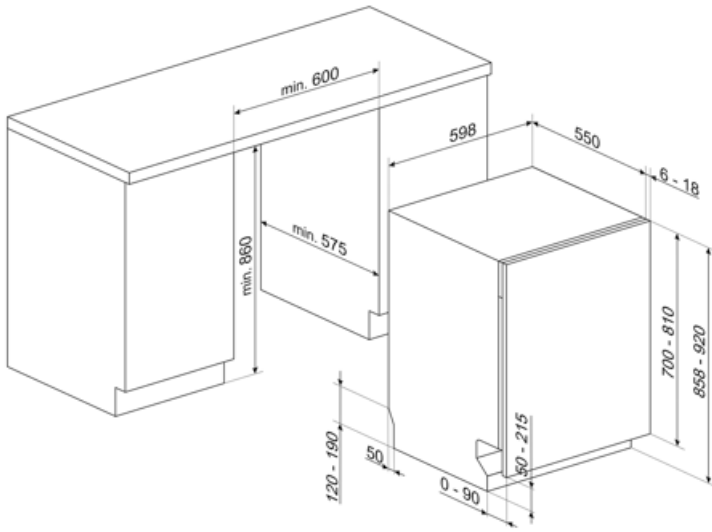

STU8633

Product family	Dishwashers
Width	24"
Commercial height	86 cm
Installation	Fully-integrated built-in
N° baskets	3, FlexiDuo
EAN code	8017709303655

Programs

Number of programs	10+1	Daily (half load)	Yes
Washing temperatures	38, 45, 50, 55, 65, 70, 75 °F	Delicates	Yes
Soak	Yes	Auto	Yes
Express 27'	Yes	Crystal & China	Yes
Mix	Yes	Eco express	Yes
Self Clean	Yes	Pots & Pans	Yes
Sterilize	Yes		

Options

Dry Assist option	Yes	Special programs option	Yes
Delay start	Up to 24 hours		

Baskets

Basket color	Gray	Lower basket	With 4 foldable racks
Upper basket	3 foldable racks	Largest loadable dish in lower basket	35,0 inches
Upper basket height adjustment	On 3 levels	Colour Inner Components	Blue
Sliding Guides Extra Glide	Yes	Cutlery basket	Yes
Largest loadable dish in upper basket	18,0 inches		