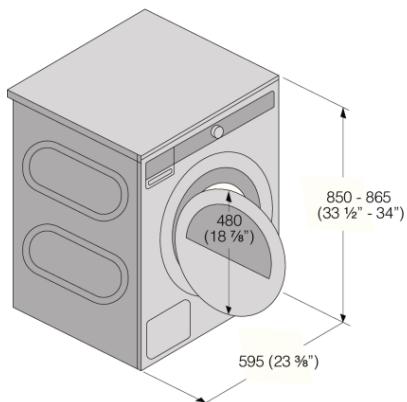

### Technical data

- Heater capacity (W): 2500 W
- Noise level: 65 dB(A)
- Power consumption in standby mode: 0.3 W

- Power consumption in off-mode: 0.3 W
- Estimated annual energy consumption: 335 kWh
- Grounded plug
- Connecting cord with plug
- Connection rating: 6500 W
- Number of phases: 1
- Current: 30 A
- Frequency: 60 Hz
- Net weight: 101 lbs
- Marked for recycling
- ISO 14001

#### Dimensions

- Product dimensions (HxWxD): 33 7/16" × 23 7/16" × 25 3/4" (850 × 595 × 654 mm)
- Depth with door open: 45 7/8" (1165 mm)
- Cord length: 66 15/16" (1700 mm)

#### Logistic information

- Packaging dimensions: 36 1/4" × 25 3/16" × 28 7/16" (920 × 640 × 723 mm)
- Total weight of packaged product: 111 lbs
- Code: 588198
- EAN code: 3838782019081

Measurements: millimetres / inches