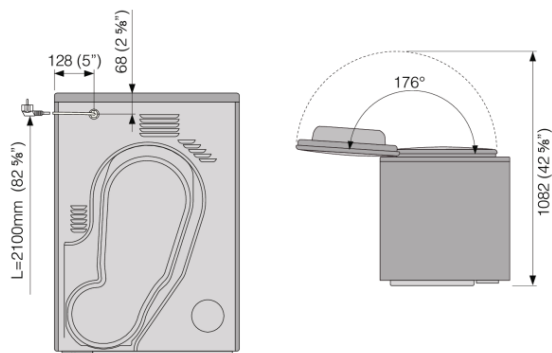

### Technical data

- Heater capacity (W): 2500 W
- Noise level: 65 dB(A)
- Power consumption in standby mode: 0.3 W

- Power consumption in off-mode: 0.3 W
- Estimated annual energy consumption: 335 kWh
- Grounded plug
- Connecting cord with plug
- Connection rating: 6500 W
- Number of phases: 1
- Current: 30 A
- Frequency: 60 Hz
- Net weight: 101 lbs
- Marked for recycling
- ISO 14001

#### Dimensions

- Product dimensions (HxWxD): 33 7/16" × 23 7/16" × 25 3/4" (850 × 595 × 654 mm)
- Depth with door open: 45 7/8" (1165 mm)
- Cord length: 66 15/16" (1700 mm)

#### Logistic information

- Packaging dimensions: 36 1/4" × 25 3/16" × 28 7/16" (920 × 640 × 723 mm)
- Total weight of packaged product: 111 lbs
- Code: 588198
- EAN code: 3838782019081

Measurements: millimetres / inches