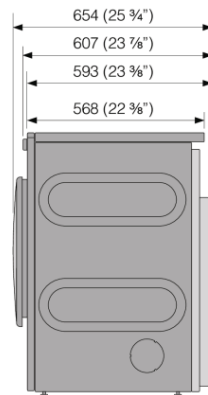

### Design & integration

- Door opening: Reversible door opening
- Adjustable feet: 9/16" (15 mm)
- Dryer can be mounted on top
- Loading position: Front

### Technical data

- Heater capacity (W): 2500 W
- Noise level: 65 dB(A)
- Power consumption in standby mode: 0.3 W

- Power consumption in off-mode: 0.3 W
- Estimated annual energy consumption: 335 kWh
- Grounded plug
- Connecting cord with plug
- Connection rating: 6500 W
- Number of phases: 1
- Current: 30 A
- Frequency: 60 Hz
- Net weight: 101 lbs
- Marked for recycling
- ISO 14001

#### Dimensions

- Product dimensions (HxWxD): 33 7/16" × 23 7/16" × 25 3/4" (850 × 595 × 654 mm)
- Depth with door open: 45 7/8" (1165 mm)
- Cord length: 66 15/16" (1700 mm)

#### Logistic information

- Packaging dimensions: 36 1/4" × 25 3/16" × 28 7/16" (920 × 640 × 723 mm)
- Total weight of packaged product: 111 lbs
- Code: 588198
- EAN code: 3838782019081

Measurements: millimetres / inches