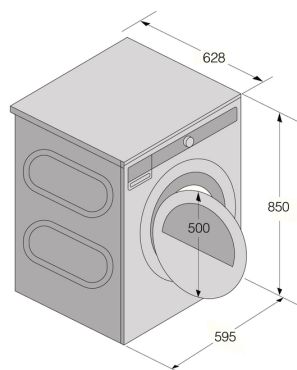

- Number of phases: 1
- Fuse: 30 A
- Frequency: 60 Hz
- Net weight: 89.7 lb
- ISO 14001 certified manufacturing: Yes

Dimensions

- Width: 23 7/16 "
- Height: 33 7/16 "
- Depth: 24 3/4 "
- Depth with door open: 42 1/2 "
- Length of electrical cord: 82 11/16 "
- Venting position / diameter: Left/right/back-diameter 100

Logistic information

- Packaging width: 25 1/16 "
- Packaging height: 36 1/4 "
- Packaging depth: 29 1/4 "
- Gross weight: 99.6 lb
- Product code: 746373
- EAN code: 3838783002488

TD76/86d/Vent