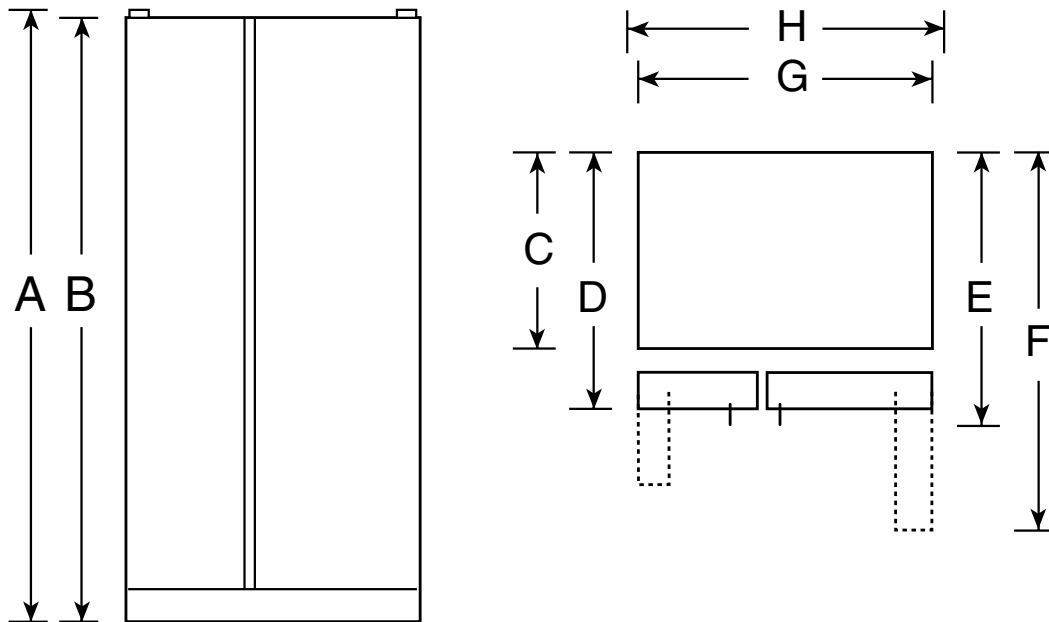

Profile™

TFB26PPDBB—GE Profile™ 25.6 Cu. Ft. Contour Door Side-by-Side Refrigerator with Dispenser

Dimensions (in inches)

Overall Dimensions	Height with hinge (in.) A	69-3/4
	Height without hinge (in.) B	68-3/4
	Depth without Doors (in.) C	28
	Depth with Doors (in.) D	31-1/4
	Depth plus Handle with Doors Closed (in.) E	33-1/2
	Depth with Doors open 90° (in.) F	49-3/8
	Width with Doors Closed (in.) G	35-3/4
Air Clearances	Width with Doors open 90° Less Door Handle(in.) H	37-1/8
	Each side (in.)	3/4"
	Top (in.)	1
	Back (in.)	1

Note: If the doors cannot be fully opened because of an obstruction or a wall on either side, a door stop should be provided to prevent door or wall damage. If the doors cannot be opened at least 90 degrees, access to the drawers is limited.

*If installed against a wall, allow clearance of 11-1/4" on freezer side to remove ice bin.

To remove fresh food pans, remove door bins.
13-5/8" Clearances required to remove fresh food full-size pan without disassembling.