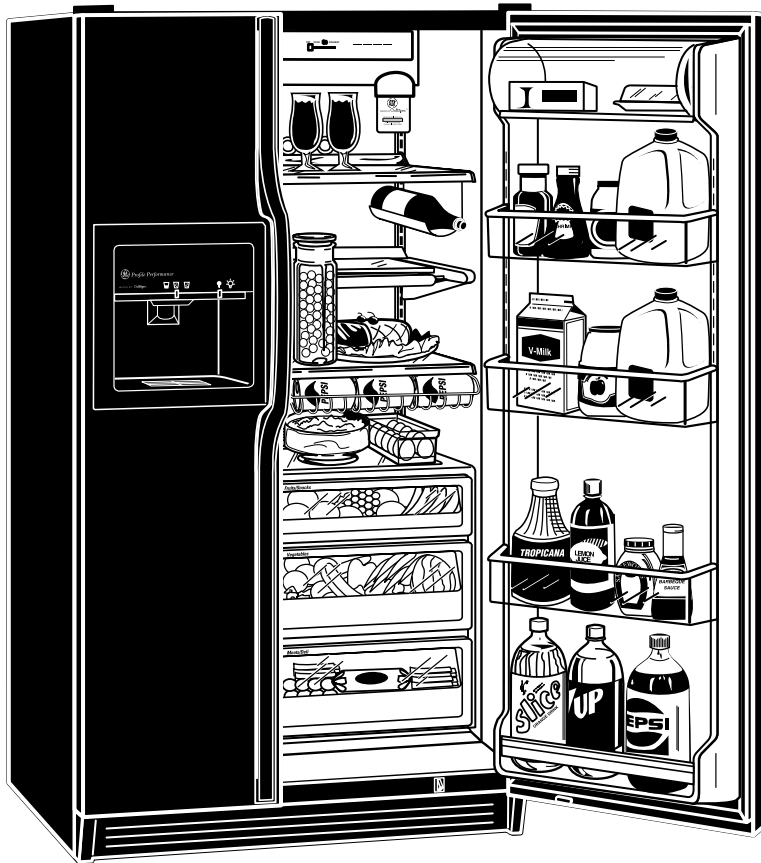

*If installed against a wall, allow clearance of 11-1/4" on freezer side to remove ice bin.

To remove fresh food pans, remove door bins.
13-5/8" Clearances required to remove fresh food full-size pan without disassembling.

Total volume and shelf area are calculated by the Association of Home Appliance Manufacturers' standards.

Listed by Underwriters Laboratories

EnergySmart

Specification Created 2/00

Today's GE refrigerators use about 50% as much energy as refrigerator models made in 1980.

Profile™

TFB26PPDBB—GE Profile™ 25.6 Cu. Ft. Contour Door Side-by-Side Refrigerator with Dispenser

Features and Benefits

- 25.6 cu. ft. Capacity (Fresh Food 16.0 cu. ft. / Freezer 9.59 cu. ft.)
- New Gently Rounded Doors
- Exclusive Water by Culligan™ Provides Cleaner, Better Tasting Water and Ice Through the LightTouch! Dispenser (Chilled Water, Cubes and Crushed Ice)
- Freshness Center™ (1 Adjustable Humidity Crisper, 1 Convertible Meat Keeper with Cold Control and 1 Adjustable Humidity Snack Pan) with Spill-Proof Cover
- 3 Adjustable Glass Fresh Food Cabinet Shelves (2 Slide Out, Spill Proof)
- Quick Space™ Shelf
- ShelfSaver™
- 4 ClearLook™ Modular Fresh Food Door Shelves (2 Adjustable with Gallon Storage)
- Dairy Compartment with Glass Butter Dish
- Egg Bin
- Beverage Rack
- 3 Wire Everwhite, Slide Out Freezer Baskets
- 1 Clear Sliding Freezer Storage Bin
- 5 Freezer Door Shelves
- Quiet Package II
- Color-Matched Premium Deluxe Door Handles
- Model TFB26PPDWW—White on White
- Model TFB26PPDBB—Black on black
- Model TFB26PPDCC—Bisque
- Model TFB26SPDBS—Stainless steel