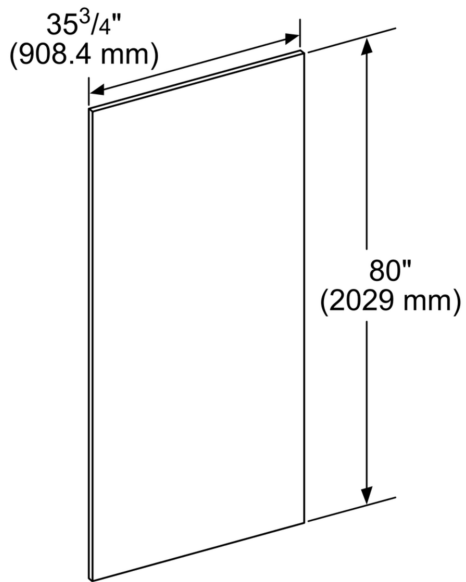

Door panel
TFL36IR905

Door panel
TFL36IR905

measurements in inches (mm)