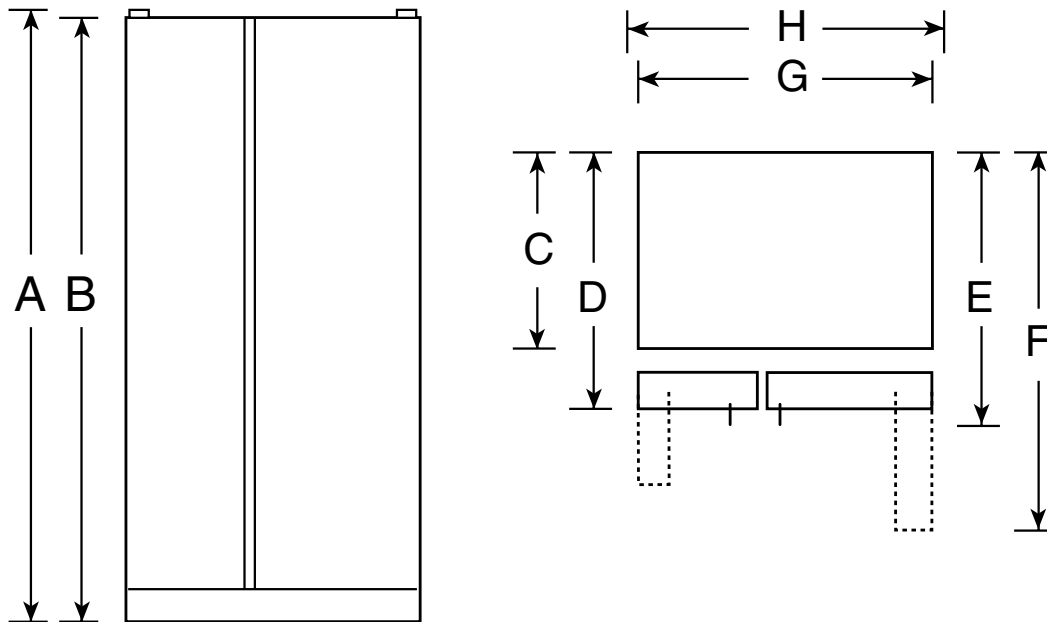

### Dimensions (in inches)

Overall Dimensions	Height with hinge (in.) <b>A</b>	67-5/8
	Height without hinge (in.) <b>B</b>	66-5/8
	Depth without Doors (in.) <b>C</b>	28
	Depth with Doors (in.) <b>D</b>	30-1/4
	Depth plus Handle with Doors Closed (in.) <b>E</b>	32-1/2
	Depth with Doors open 90° (in.) <b>F</b>	49-3/8
	Width with Doors Closed (in.) <b>G</b>	33-1/2
Air Clearances	Width with Doors open 90° Less Door Handle(in.) <b>H</b>	34-1/4
	Each side (in.)	3/4"
	Top (in.)	1
	Back (in.)	1