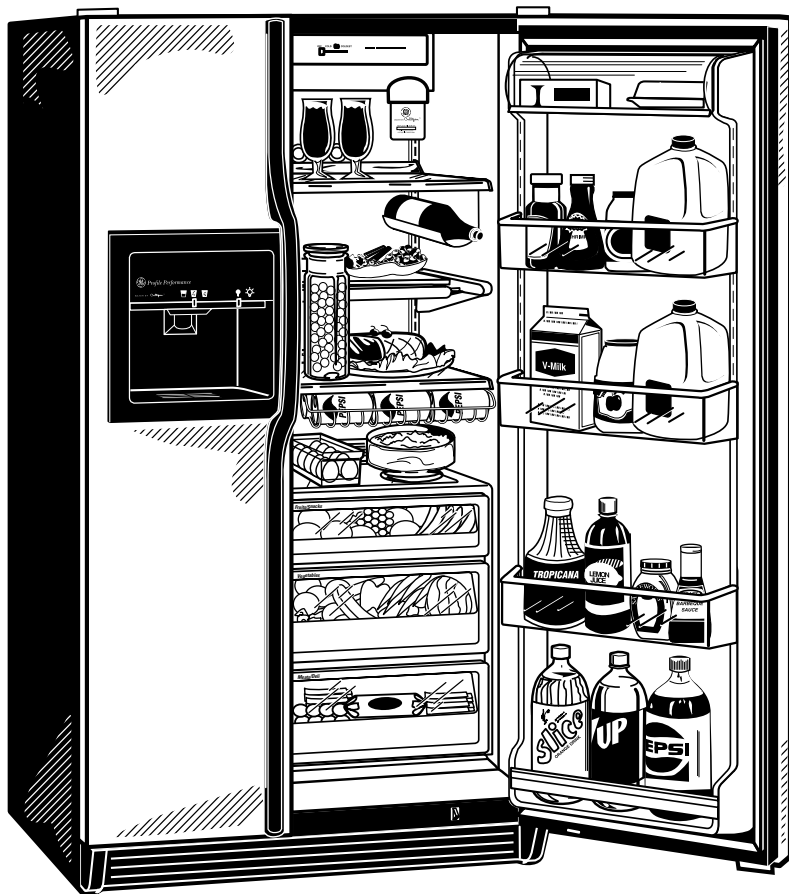

\*If installed against a wall, allow clearance of 11-1/4" on freezer side to remove ice bin.

To remove fresh food pans, remove door bins.  
10-1/2" Clearances required to remove fresh food full-size pan without disassembling.

## TFS22PPDBS—GE Profile™ 21.9 Cu. Ft. Side-by-Side Refrigerator with Dispenser

### Features and Benefits

- 21.9 cu. ft. Capacity (Fresh Food 14.95 cu. ft. / Freezer 6.9 cu. ft.)
- Exclusive Water by Culligan™ Provides Cleaner, Better Tasting Water and Ice Through the LightTouch! Dispenser (Chilled Water, Cubes and Crushed Ice)
- Freshness Center™ (1 Adjustable Humidity Crisper, 1 Convertible Meat Keeper with Cold Control and 1 Adjustable Humidity Snack Pan) with Spill-Proof Cover
- 3 Adjustable Glass Fresh Food Cabinet Shelves (2 Slide Out, Spill Proof)
- Quick Space™ Shelf
- ShelfSaver™
- 4 ClearLook™ Modular Fresh Food Door Shelves (2 Adjustable with Gallon Storage)
- Dairy Compartment with Glass Butter Dish
- Egg Bin
- Beverage Rack
- 3 Wire Everwhite, Slide Out Freezer Baskets
- 1 Clear Sliding Freezer Storage Bin
- 5 Freezer Door Shelves
- Quiet Package II
- Color-Matched Premium Deluxe Door Handles
- Model TFX22PPDWW—White on white
- Model TFX22PPDBB—Black on black
- Model TFX22PPDAA—Almond on almond
- Model TFX22PPDCC—Bisque
- Model TFS22PPDBS—Stainless steel