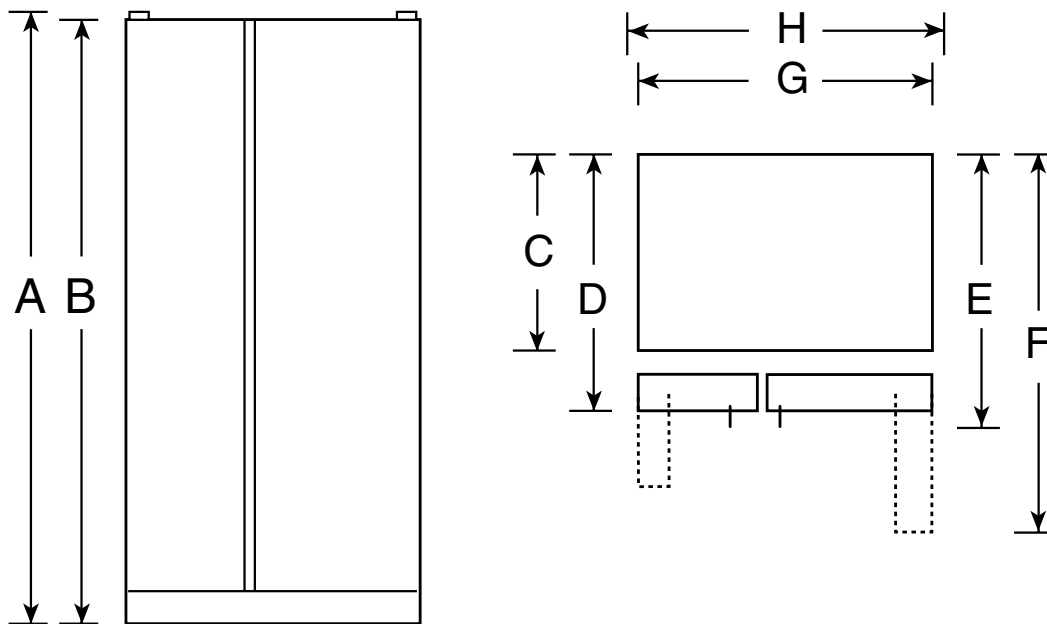

Profile™

TFS26PPDBS—GE Profile™ 25.6 Cu. Ft. Side-by-Side Refrigerator with Dispenser

Dimensions (in inches)

Overall Dimensions	Height with hinge (in.) A	69-3/4
	Height without hinge (in.) B	68-3/4
	Depth without Doors (in.) C	28
	Depth with Doors (in.) D	30-1/4
	Depth plus Handle with Doors Closed (in.) E	32-1/2
	Depth with Doors open 90° (in.) F	49-3/8
	Width with Doors Closed (in.) G	35-3/4
Air Clearances	Width with Doors open 90° Less Door Handle(in.) H	36-1/8
	Each side (in.)	3/4"
	Top (in.)	1
	Back (in.)	1

Note: If the doors cannot be fully opened because of an obstruction or a wall on either side, a door stop should be provided to prevent door or wall damage. If the doors cannot be opened at least 90 degrees, access to the drawers is limited.

*If installed against a wall, allow clearance of 11-1/4" on freezer side to remove ice bin.

To remove fresh food pans, remove door bins.
13-5/8" Clearances required to remove fresh food full-size pan without disassembling.