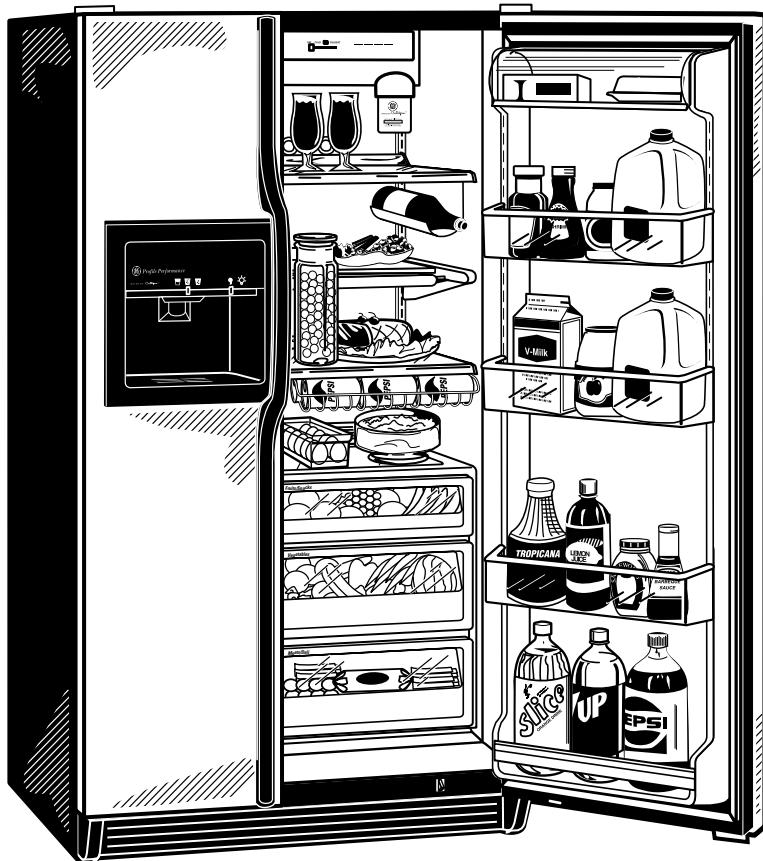

*If installed against a wall, allow clearance of 11-1/4" on freezer side to remove ice bin.

To remove fresh food pans, remove door bins.
13-5/8" Clearances required to remove fresh food full-size pan without disassembling.

Total volume and shelf area are calculated by the Association of Home Appliance Manufacturers' standards.

Listed by Underwriters Laboratories

EnergySmart

Specification Created 2/00

Today's GE refrigerators use about 50% as much energy as refrigerator models made in 1980.

Profile™

TFS26PPDBS—GE Profile™ 25.6 Cu. Ft. Side-by-Side Refrigerator with Dispenser

Features and Benefits

- 25.6 cu. ft. Capacity (Fresh Food 16.0 cu. ft. / Freezer 9.59 cu. ft.)
- Exclusive Water by Culligan™ Provides Cleaner, Better Tasting Water and Ice Through the LightTouch! Dispenser (Chilled Water, Cubes and Crushed Ice)
- Freshness Center™ (1 Adjustable Humidity Crisper, 1 Convertible Meat Keeper with Cold Control and 1 Adjustable Humidity Snack Pan) with Spill-Proof Cover
- 3 Adjustable Glass Fresh Food Cabinet Shelves (2 Slide Out, Spill Proof)
- Quick Space™ Shelf
- ShelfSaver™
- 4 ClearLook™ Modular Fresh Food Door Shelves (2 Adjustable with Gallon Storage)
- Egg Bin
- Beverage Rack
- 3 Wire Everwhite, Slide Out Freezer Baskets
- 1 Clear Sliding Freezer Storage Bin
- 5 Freezer Door Shelves
- Quiet Package II
- Color-Matched Premium Deluxe Door Handles
- Model TFX26PPDWW—White on White
- Model TFX26PPDBB—Black on black
- Model TFX26PPDAA—Almond on almond
- Model TFX26PPDCC—Bisque
- Model TFS26PPDBS—Stainless steel