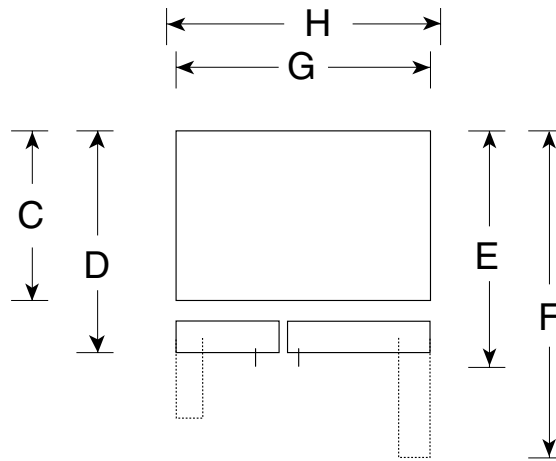

Profile Performance Series™

TFS28PBDBS - GE Profile Performance™ 28.4 Cu. Ft. Side-by-Side Refrigerator with Dispenser

Front View

Top View

Note: If the doors cannot be fully opened because of an obstruction or a wall on either side, a door stop should be provided to prevent door or wall damage. If the doors cannot be opened at least 90 degrees, access to the drawers is limited.

Overall Dimensions	Height with hinge (in.) A	69-3/4
	Height without hinge (in.) B	68-3/4
	Depth without Doors (in.) C	28
	Depth with Doors (in.) D	30-1/2
	Depth plus Handle with Doors Closed (in.) E	32-5/8
	Depth with Doors open 90° (in.) F	49-3/8
	Width with Doors Closed (in.) G	35-3/4
	Width with Doors open 90° Less Door Handle(in.) H	38
Air Clearances	Each side (in.)	1/8"
	Top (in.)	1
	Back (in.)	1/2

*If installed against a wall, allow clearance of 11-1/4" on freezer side to remove ice bin.

To remove fresh food pans, remove door bins.

15-3/4" Clearance required to remove fresh food full-size pan without disassembling.