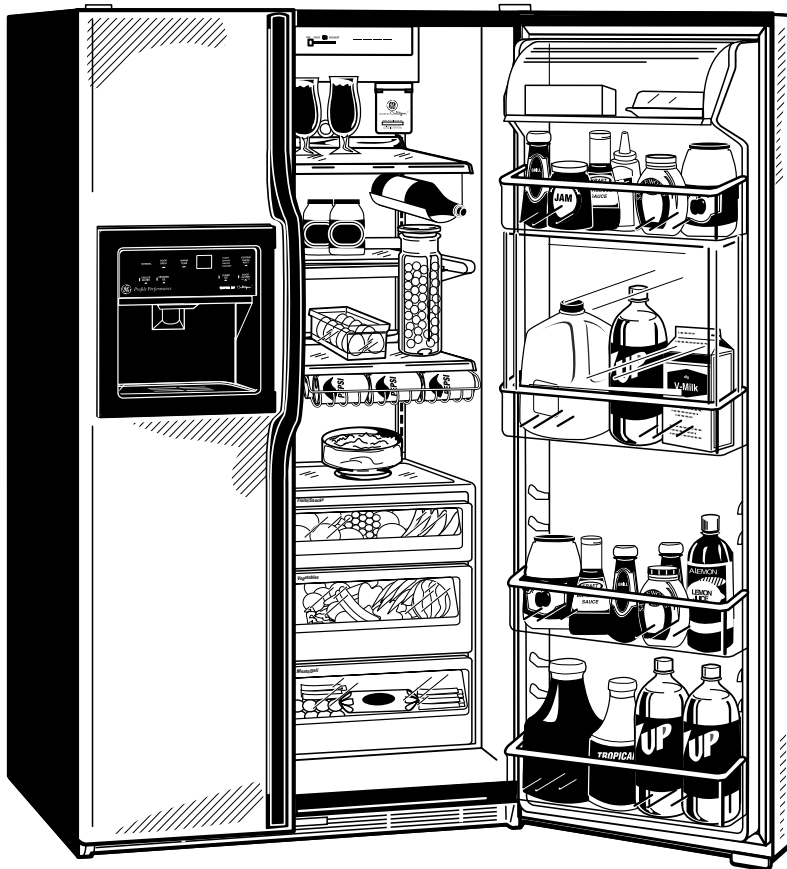

Profile Performance Series™

TFS28PBDBS - GE Profile Performance™ 28.4 Cu. Ft. Side-by-Side Refrigerator with Dispenser

Front View

Top View

Note: If the doors cannot be fully opened because of an obstruction or a wall on either side, a door stop should be provided to prevent door or wall damage. If the doors cannot be opened at least 90 degrees, access to the drawers is limited.

*If installed against a wall, allow clearance of 11-1/4" on freezer side to remove ice bin.

To remove fresh food pans, remove door bins.

15-3/4" Clearance required to remove fresh food full-size pan without disassembling.

Features and Benefits

- 28.4 cu ft Capacity (Fresh Food 17.23 cu ft / Freezer 11.18 cu ft)
- Refreshment Center
- Electronic Monitor / Diagnostic System
- Exclusive Water by Culligan™ Provides Cleaner, Better Tasting Water and Ice Through the LightTouch! Dispenser (Chilled Water, Cubes and Crushed Ice)
- Freshness Center™ (1 Adjustable Humidity Crisper, 1 Convertible Meat Keeper with Cold Control and 1 Adjustable Humidity Snack Pan) with Spill-Proof Cover
- 3 Adjustable Glass Fresh Food Cabinet Shelves (2 Slide Out, Spill Proof)
- Quick Space™ Shelf
- ShelfSaver™
- 4 ClearLook™ Modular Gallon Door Bins (2 Adjustable)
- Dairy Compartment with Glass Butter Dish
- Egg Bin
- Beverage Rack
- 3 Wire Everwhite, Freezer Compartment Shelves (2 Adjustable)
- 1 Wire Everwhite, Slide Out Freezer Basket
- 1 Clear Sliding Freezer Storage Bin
- 4 Freezer Door Shelves (2 Adjustable)
- Quiet Package II
- Color-Matched Premium Deluxe Door Handles
- Model TFX28PBDWW - White on white
- Model TFX28PBDBB - Black on black
- Model TFX28PBDAA - Almond on almond
- Model TFX28PBDCC - Bisque
- Model TFS28PBDBS - Stainless steel