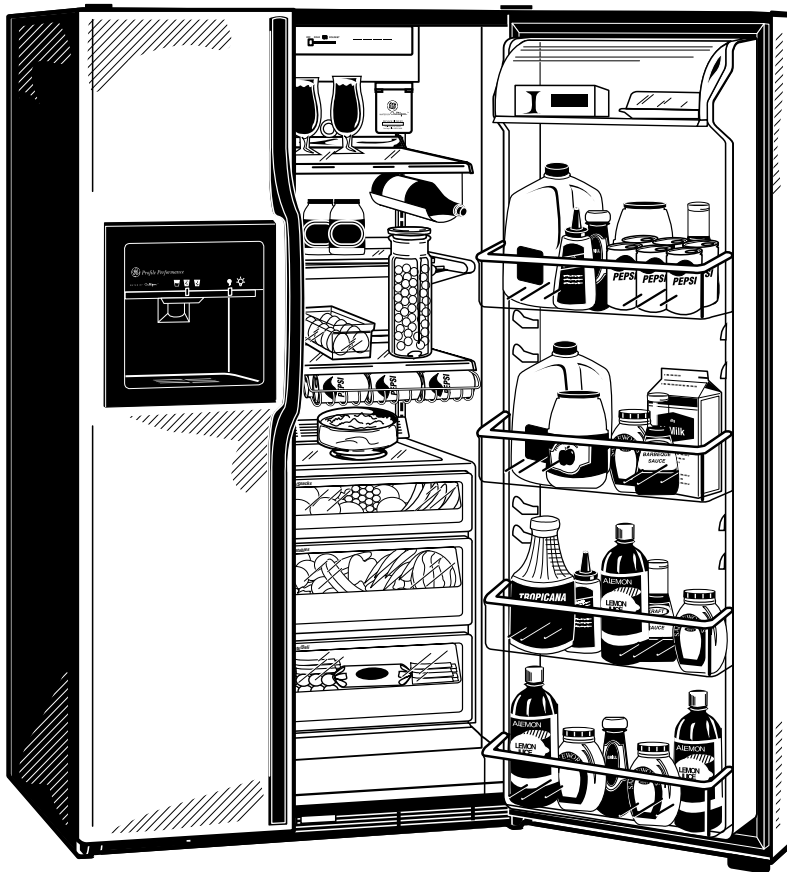

*If installed against a wall, allow clearance of 11-1/4" on freezer side to remove ice bin.

To remove fresh food pans, remove door bins.

15-3/4" Clearance required to remove fresh food full-size pan without disassembling.

For Built-In appearance allow height space of 69-3/4" on 28 cu. ft. refrigerators. Plus allow additional space for any necessary leveling adjustments.

For answers to your Monogram®, GE Profile Performance Series™, GE Profile™ or GE appliance questions, call GE Answer Center® service, 800.626.2000.

Total volume and shelf area are calculated by the Association of Home Appliance Manufacturers' standards.

Listed by Underwriters Laboratories

EnergySmart

Profile Performance Series™

TFS28PPDBS - GE Profile Performance™ 28.4 Cu. Ft. Side-by-Side Refrigerator with Dispenser

Features and Benefits

- 28.4 cu ft Capacity (Fresh Food 17.23 cu ft / Freezer 11.18 cu ft)
- Exclusive Water by Culligan™ Provides Cleaner, Better Tasting Water and Ice Through the LightTouch! Dispenser (Chilled Water, Cubes and Crushed Ice)
- Freshness Center™ (1 Adjustable Humidity Crisper, 1 Convertible Meat Keeper with Cold Control and 1 Adjustable Humidity Snack Pan) with Spill-Proof Cover
- 3 Adjustable Glass Fresh Food Cabinet Shelves (2 Slide Out, Spill Proof)
- Quick Space™ Shelf
- ShelfSaver™
- 4 ClearLook™ Modular Gallon Door Bins (2 Adjustable)
- Dairy Compartment with Glass Butter Dish
- Egg Bin
- Beverage Rack
- 3 Wire Everwhite, Freezer Compartment Shelves (2 Adjustable)
- 1 Wire Everwhite, Slide Out Freezer Basket
- 1 Clear Sliding Freezer Storage Bin
- 4 Freezer Door Shelves (2 Adjustable)
- Quiet Package II
- Color-Matched Premium Deluxe Door Handles
- Model TFX28PPDWW - White on white
- Model TFX28PPDBB - Black on black
- Model TFX28PPDAA - Almond on almond
- Model TFX28PPDCC - Bisque
- Model TFS28PPDBS - Stainless steel