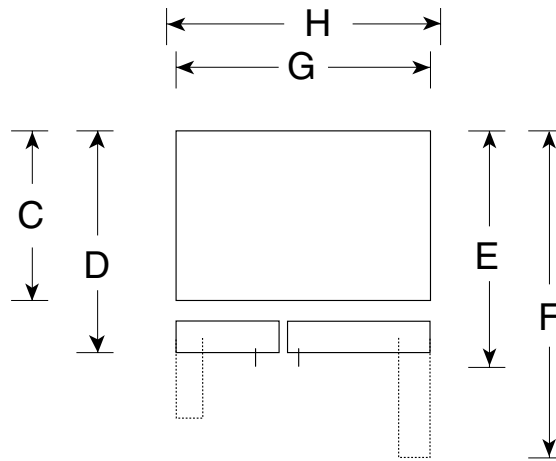

Profile Performance Series™

TFS28PPDBS - GE Profile Performance™ 28.4 Cu. Ft. Side-by-Side Refrigerator with Dispenser

Front View

Top View

Note: If the doors cannot be fully opened because of an obstruction or a wall on either side, a door stop should be provided to prevent door or wall damage. If the doors cannot be opened at least 90 degrees, access to the drawers is limited.

Overall Dimensions	Height with hinge (in.) A	69-3/4
	Height without hinge (in.) B	68-3/4
	Depth without Doors (in.) C	28
	Depth with Doors (in.) D	30-1/2
	Depth plus Handle with Doors Closed (in.) E	32-5/8
	Depth with Doors open 90° (in.) F	49-3/8
	Width with Doors Closed (in.) G	35-3/4
	Width with Doors open 90° Less Door Handle(in.) H	38
Air Clearances	Each side (in.)	1/8"
	Top (in.)	1
	Back (in.)	1/2

*If installed against a wall, allow clearance of 11-1/4" on freezer side to remove ice bin.

To remove fresh food pans, remove door bins.

15-3/4" Clearance required to remove fresh food full-size pan without disassembling.