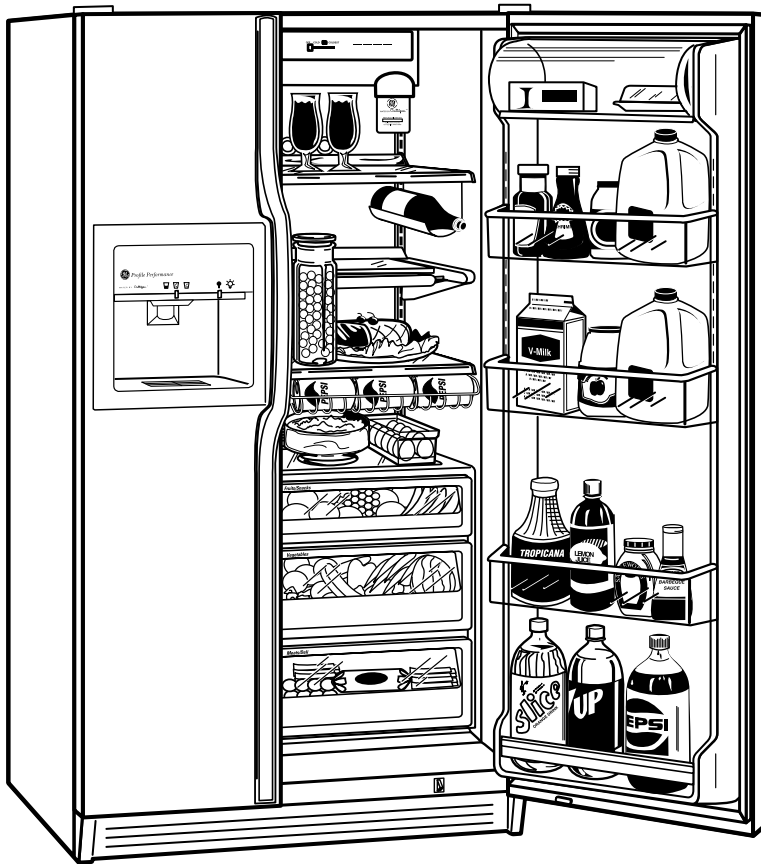

## TFX22PPDAA—GE Profile™ 21.9 Cu. Ft. Side-by-Side Refrigerator with Dispenser

### Features and Benefits

- 21.9 cu. ft. Capacity (Fresh Food 14.95 cu. ft. / Freezer 6.9 cu. ft.)
- Exclusive Water by Culligan™ Provides Cleaner, Better Tasting Water and Ice Through the LightTouch! Dispenser (Chilled Water, Cubes and Crushed Ice)
- Freshness Center™ (1 Adjustable Humidity Crisper, 1 Convertible Meat Keeper with Cold Control and 1 Adjustable Humidity Snack Pan) with Spill-Proof Cover
- 3 Adjustable Glass Fresh Food Cabinet Shelves (2 Slide Out, Spill Proof)
- Quick Space™ Shelf
- ShelfSaver™
- 4 ClearLook™ Modular Fresh Food Door Shelves (2 Adjustable with Gallon Storage)
- Dairy Compartment with Glass Butter Dish
- Egg Bin
- Beverage Rack
- 3 Wire Everwhite, Slide Out Freezer Baskets
- 1 Clear Sliding Freezer Storage Bin
- 5 Freezer Door Shelves
- Quiet Package II
- Color-Matched Premium Deluxe Door Handles
- Model TFX22PPDWW—White on white
- Model TFX22PPDBB—Black on black
- Model TFX22PPDAA—Almond on almond
- Model TFX22PPDCC—Bisque
- Model TFS22PPDBS—Stainless steel