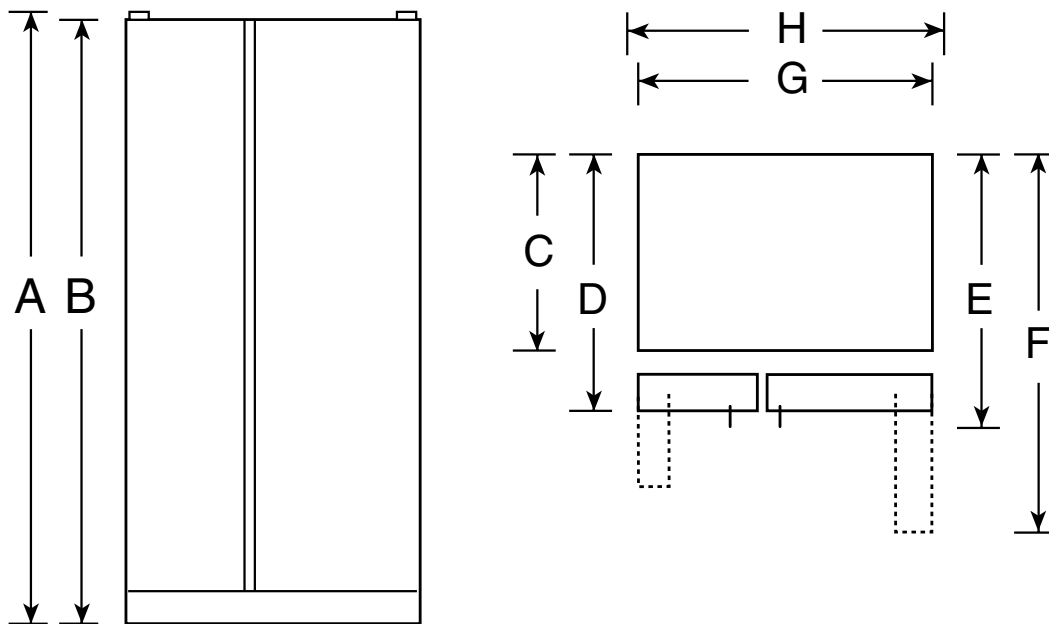

## TFX22PPDAA—GE Profile™ 21.9 Cu. Ft. Side-by-Side Refrigerator with Dispenser

### Dimensions (in inches)

Overall Dimensions	Height with hinge (in.) <b>A</b>	67-5/8
	Height without hinge (in.) <b>B</b>	66-5/8
	Depth without Doors (in.) <b>C</b>	28
	Depth with Doors (in.) <b>D</b>	30-1/4
	Depth plus Handle with Doors Closed (in.) <b>E</b>	32-1/2
	Depth with Doors open 90° (in.) <b>F</b>	49-3/8
	Width with Doors Closed (in.) <b>G</b>	33-1/2
	Width with Doors open 90° Less Door Handle(in.) <b>H</b>	34-1/4
Air Clearances	Each side (in.)	3/4*
	Top (in.)	1
	Back (in.)	1

\*If installed against a wall, allow clearance of 11-1/4" on freezer side to remove ice bin.

To remove fresh food pans, remove door bins.

10-1/2" Clearances required to remove fresh food full-size pan without disassembling.