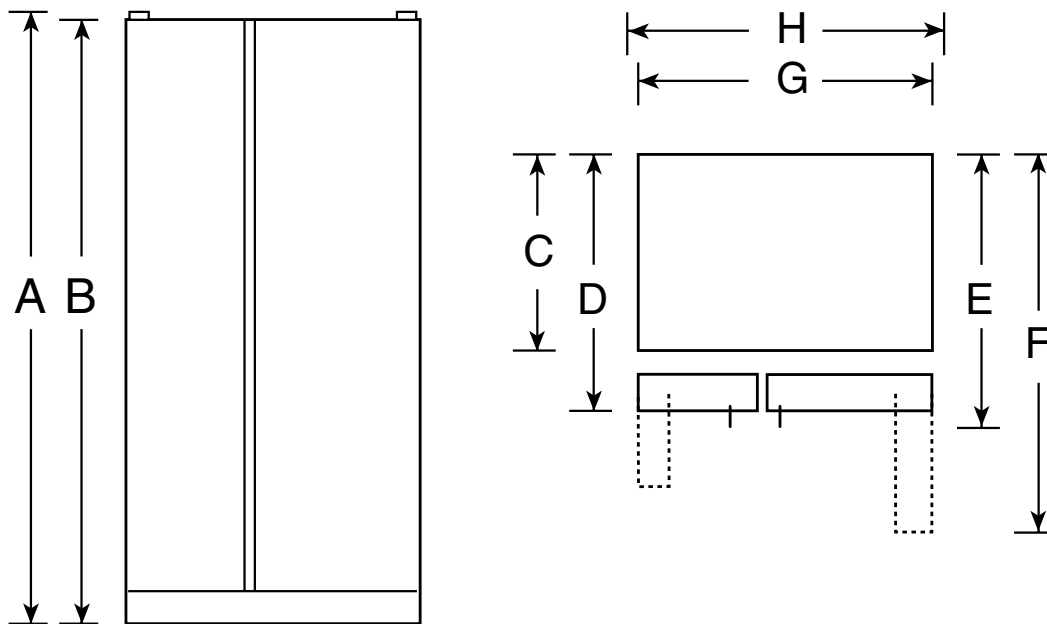

### Dimensions (in inches)

Overall Dimensions	Height with hinge (in.) <b>A</b>	67-5/8
	Height without hinge (in.) <b>B</b>	66-5/8
	Depth without Doors (in.) <b>C</b>	28
	Depth with Doors (in.) <b>D</b>	30-1/4
	Depth plus Handle with Doors Closed (in.) <b>E</b>	32-1/2
	Depth with Doors open 90° (in.) <b>F</b>	49-3/8
	Width with Doors Closed (in.) <b>G</b>	33-1/2
	Width with Doors open 90° Less Door Handle(in.) <b>H</b>	34-1/4
Air Clearances	Each side (in.)	3/4"
	Top (in.)	1
	Back (in.)	1

\*If installed against a wall, allow clearance of 11-1/4" on freezer side to remove ice bin.

To remove fresh food pans, remove door bins.

10-1/2" Clearances required to remove fresh food full-size pan without disassembling.