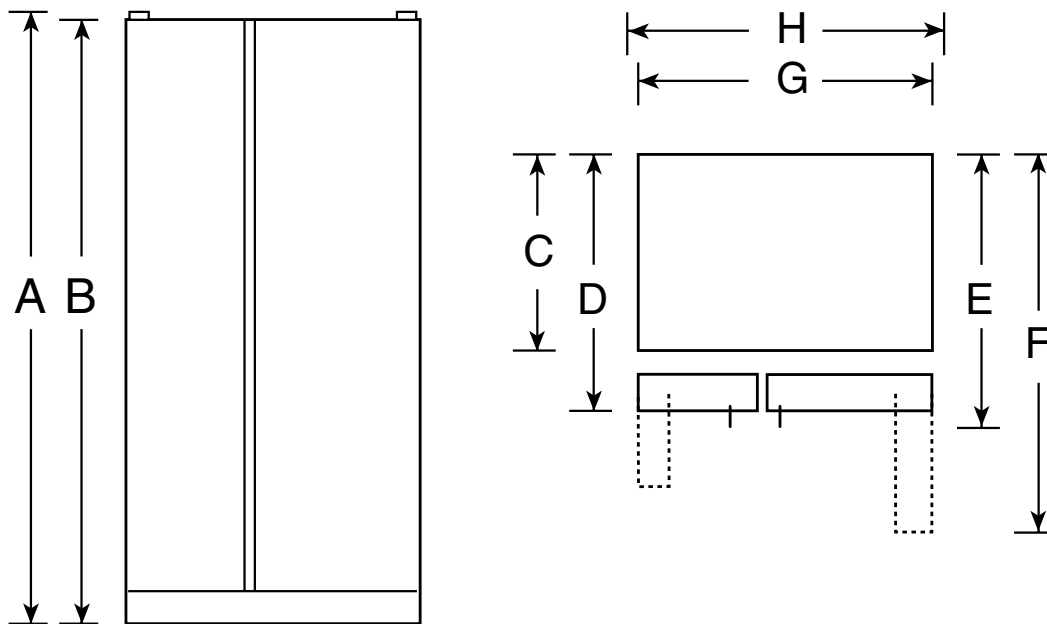

Profile™

TFX26PPDAA—GE Profile™ 25.6 Cu. Ft. Side-by-Side Refrigerator with Dispenser

Dimensions (in inches)

Overall Dimensions	Height with hinge (in.) A	69-3/4
	Height without hinge (in.) B	68-3/4
	Depth without Doors (in.) C	28
	Depth with Doors (in.) D	30-1/4
	Depth plus Handle with Doors Closed (in.) E	32-1/2
	Depth with Doors open 90° (in.) F	49-3/8
	Width with Doors Closed (in.) G	35-3/4
Air Clearances	Width with Doors open 90° Less Door Handle(in.) H	36-1/8
	Each side (in.)	3/4"
	Top (in.)	1
	Back (in.)	1

Note: If the doors cannot be fully opened because of an obstruction or a wall on either side, a door stop should be provided to prevent door or wall damage. If the doors cannot be opened at least 90 degrees, access to the drawers is limited.

*If installed against a wall, allow clearance of 11-1/4" on freezer side to remove ice bin.

To remove fresh food pans, remove door bins.
13-5/8" Clearances required to remove fresh food full-size pan without disassembling.