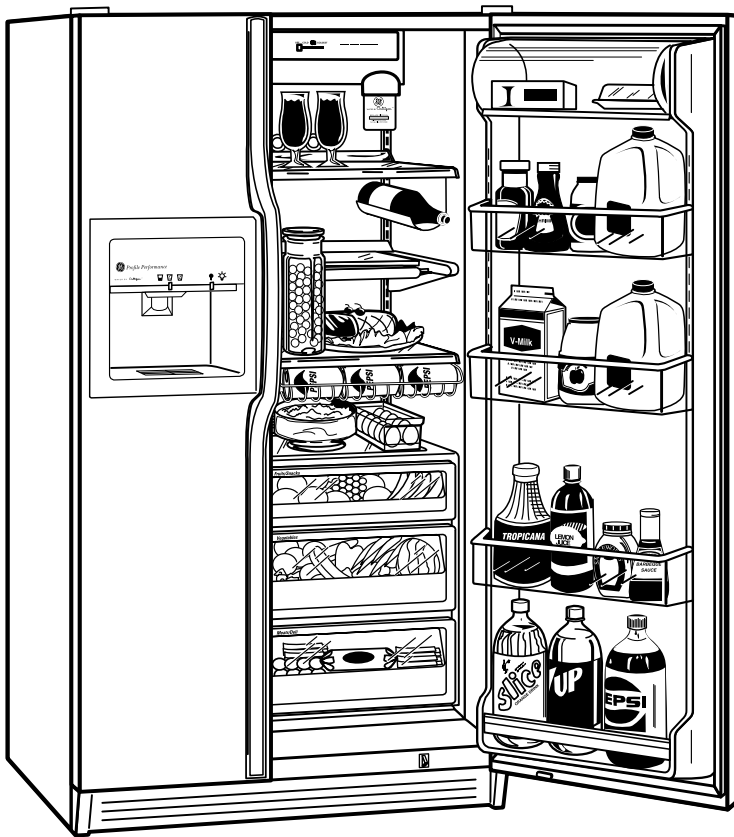

*If installed against a wall, allow clearance of 11-1/4" on freezer side to remove ice bin.

To remove fresh food pans, remove door bins.
13-5/8" Clearances required to remove fresh food full-size pan without disassembling.

Total volume and shelf area are calculated by the Association of Home Appliance Manufacturers' standards.

Listed by Underwriters Laboratories

EnergySmart

Specification Created 2/00

Today's GE refrigerators use about 50% as much energy as refrigerator models made in 1980.

Profile™

TFX26PPDAA—GE Profile™ 25.6 Cu. Ft. Side-by-Side Refrigerator with Dispenser

Features and Benefits

- 25.6 cu. ft. Capacity (Fresh Food 16.0 cu. ft. / Freezer 9.59 cu. ft.)
- Exclusive Water by Culligan™ Provides Cleaner, Better Tasting Water and Ice Through the LightTouch! Dispenser (Chilled Water, Cubes and Crushed Ice)
- Freshness Center™ (1 Adjustable Humidity Crisper, 1 Convertible Meat Keeper with Cold Control and 1 Adjustable Humidity Snack Pan) with Spill-Proof Cover
- 3 Adjustable Glass Fresh Food Cabinet Shelves (2 Slide Out, Spill Proof)
- Quick Space™ Shelf
- ShelfSaver™
- 4 ClearLook™ Modular Fresh Food Door Shelves (2 Adjustable with Gallon Storage)
- Egg Bin
- Beverage Rack
- 3 Wire Everwhite, Slide Out Freezer Baskets
- 1 Clear Sliding Freezer Storage Bin
- 5 Freezer Door Shelves
- Quiet Package II
- Color-Matched Premium Deluxe Door Handles
- Model TFX26PPDWW—White on White
- Model TFX26PPDBB—Black on black
- Model TFX26PPDAA—Almond on almond
- Model TFX26PPDCC—Bisque
- Model TFS26PPDBS—Stainless steel