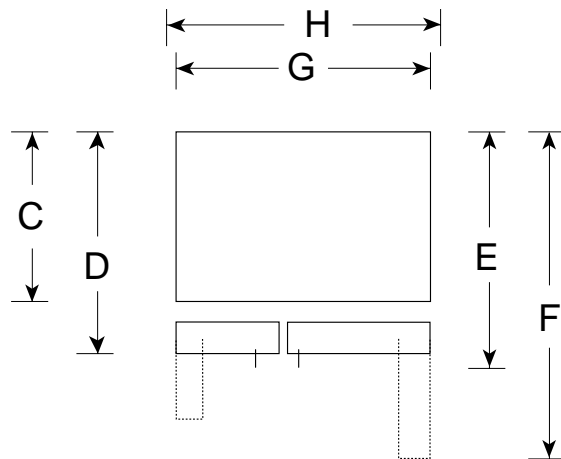

Profile Performance Series™

TFX27PPBAA—GE Profile Performance™ Side-by-Side Refrigerator

Front View

Top View

Overall Dimensions	Height with hinge (in.) A	69-3/4
	Height without hinge (in.) B	68-3/4
	Depth without Doors (in.) C	28
	Depth with Doors (in.) D	31-5/8
	Depth plus Handle with Doors Closed (in.) E	33-7/8
	Depth with Doors open 90° (in.) F	50-1/4
	Width with Doors Closed (in.) G	35-3/4
	Width with Doors open 90° Less Door Handle(in.) H	38-1/4
Air Clearances	Each side (in.)	3/4"
	Top (in.)	1
	Back (in.)	1

Note: If the doors cannot be fully opened because of an obstruction or a wall on either side, a door stop should be provided to prevent door or wall damage. If the doors cannot be opened at least 90 degrees, access to the drawers is limited.

¹If installed against a wall, allow clearance of 11-1/4" on freezer side to remove ice bin.
 To remove fresh food pans, remove door bins.
 14" Clearance required to remove fresh food full-size pan without disassembling.

Listed by Underwriters Laboratories

EnergySmart

Profile Performance Series™

TFX27PPBAA—GE Profile Performance™ Side-by-Side Refrigerator

Features and Benefits

- 26.6 cu. ft. Capacity (Fresh Food 16.83 / Freezer 9.72 cu. ft.)
- Water by Culligan™ Provides Cleaner, Better Tasting Water and Ice through the LightTouch! Dispenser (Chilled Water, Cubed and Crushed Ice)
- Smart Storage System (1 Adjustable Humidity Crisper, 1 Adjustable Temperature Meat Pan and 1 Adjustable Humidity Snack Pan)
- 3 Adjustable, Spill Proof Glass Fresh Food Cabinet Shelves (2 Slide Out)
- Adjustable Modular Gallon Door Bins
- 5 Fresh Food Door Shelves
- Quick Space™ Shelf
- Utility Bin
- Beverage Rack
- Dairy Compartment
- 5 Freezer Door Shelves
- 3 Wire Everwhite, Slide Out Freezer Baskets
- 1 Clear Sliding Freezer Storage Bin
- Quiet Package
- Premium Deluxe Door Handles
- Model TFX27PPBWW—White on white
- Model TFX27PPBBB—Black on black
- Model TFX27PPBAA—Almond on almond