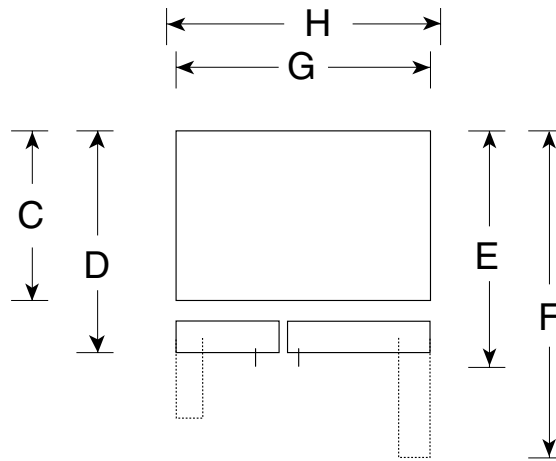

Profile Performance Series™

TFX28PPDBB - GE Profile Performance™ 28.4 Cu. Ft. Side-by-Side Refrigerator with Dispenser

Front View

Top View

Note: If the doors cannot be fully opened because of an obstruction or a wall on either side, a door stop should be provided to prevent door or wall damage. If the doors cannot be opened at least 90 degrees, access to the drawers is limited.

Overall Dimensions	Height with hinge (in.) A	69-3/4
	Height without hinge (in.) B	68-3/4
	Depth without Doors (in.) C	28
	Depth with Doors (in.) D	30-1/2
	Depth plus Handle with Doors Closed (in.) E	32-5/8
	Depth with Doors open 90° (in.) F	49-3/8
	Width with Doors Closed (in.) G	35-3/4
	Width with Doors open 90° Less Door Handle(in.) H	38
Air Clearances	Each side (in.)	1/8"
	Top (in.)	1
	Back (in.)	1/2

*If installed against a wall, allow clearance of 11-1/4" on freezer side to remove ice bin.

To remove fresh food pans, remove door bins.

15-3/4" Clearance required to remove fresh food full-size pan without disassembling.