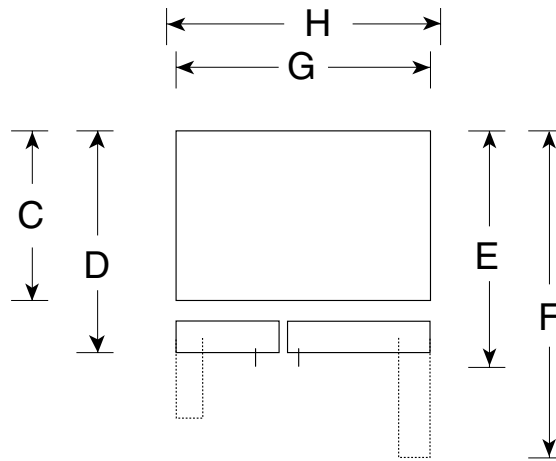

Profile Performance Series™

TFX28PPDCC - GE Profile Performance™ 28.4 Cu. Ft. Side-by-Side Refrigerator with Dispenser

Front View

Top View

Note: If the doors cannot be fully opened because of an obstruction or a wall on either side, a door stop should be provided to prevent door or wall damage. If the doors cannot be opened at least 90 degrees, access to the drawers is limited.

Overall Dimensions	Height with hinge (in.) A	69-3/4
	Height without hinge (in.) B	68-3/4
	Depth without Doors (in.) C	28
	Depth with Doors (in.) D	30-1/2
	Depth plus Handle with Doors Closed (in.) E	32-5/8
	Depth with Doors open 90° (in.) F	49-3/8
	Width with Doors Closed (in.) G	35-3/4
	Width with Doors open 90° Less Door Handle(in.) H	38
Air Clearances	Each side (in.)	1/8"
	Top (in.)	1
	Back (in.)	1/2

*If installed against a wall, allow clearance of 11-1/4" on freezer side to remove ice bin.

To remove fresh food pans, remove door bins.

15-3/4" Clearance required to remove fresh food full-size pan without disassembling.