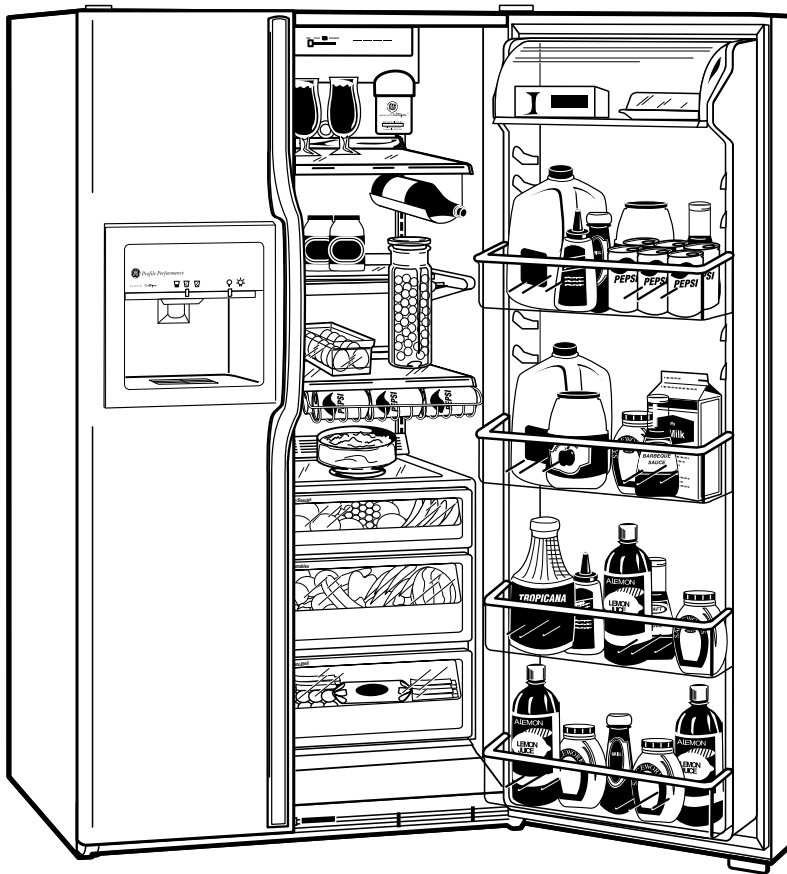

*If installed against a wall, allow clearance of 11-1/4" on freezer side to remove ice bin.

To remove fresh food pans, remove door bins.

15-3/4" Clearance required to remove fresh food full-size pan without disassembling.

For Built-In appearance allow height space of 69-3/4" on 28 cu. ft. refrigerators. Plus allow additional space for any necessary leveling adjustments.

For answers to your Monogram®, GE Profile Performance Series™, GE Profile™ or GE appliance questions, call GE Answer Center® service, 800.626.2000.

Total volume and shelf area are calculated by the Association of Home Appliance Manufacturers' standards.

Listed by Underwriters Laboratories

EnergySmart

Profile Performance Series™

TFX28PPDCC - GE Profile Performance™ 28.4 Cu. Ft. Side-by-Side Refrigerator with Dispenser

Features and Benefits

- 28.4 cu ft Capacity (Fresh Food 17.23 cu ft / Freezer 11.18 cu ft)
- Exclusive Water by Culligan™ Provides Cleaner, Better Tasting Water and Ice Through the LightTouch! Dispenser (Chilled Water, Cubes and Crushed Ice)
- Freshness Center™ (1 Adjustable Humidity Crisper, 1 Convertible Meat Keeper with Cold Control and 1 Adjustable Humidity Snack Pan) with Spill-Proof Cover
- 3 Adjustable Glass Fresh Food Cabinet Shelves (2 Slide Out, Spill Proof)
- Quick Space™ Shelf
- ShelfSaver™
- 4 ClearLook™ Modular Gallon Door Bins (2 Adjustable)
- Dairy Compartment with Glass Butter Dish
- Egg Bin
- Beverage Rack
- 3 Wire Everwhite, Freezer Compartment Shelves (2 Adjustable)
- 1 Wire Everwhite, Slide Out Freezer Basket
- 1 Clear Sliding Freezer Storage Bin
- 4 Freezer Door Shelves (2 Adjustable)
- Quiet Package II
- Color-Matched Premium Deluxe Door Handles
- Model TFX28PPDWW - White on white
- Model TFX28PPDBB - Black on black
- Model TFX28PPDAA - Almond on almond
- Model TFX28PPDCC - Bisque
- Model TFS28PPDBS - Stainless steel