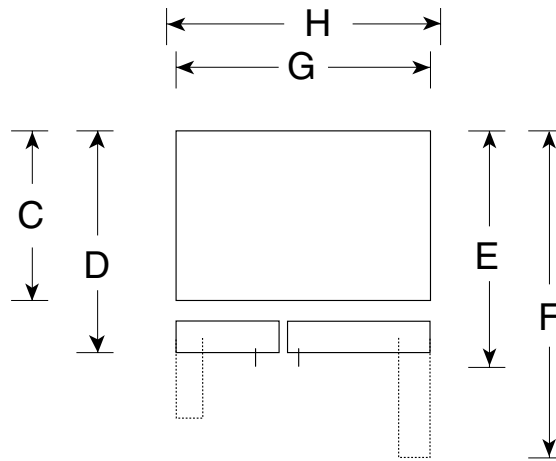

Profile Performance Series™

TFX30PBDA—GE Profile Performance™ 30.0 Cu. Ft. Side-by-Side Refrigerator with Dispenser

Front View

Top View

Note: If the doors cannot be fully opened because of an obstruction or a wall on either side, a door stop should be provided to prevent door or wall damage. If the doors cannot be opened at least 90 degrees, access to the drawers is limited.

Overall Dimensions	Height with hinge (in.) A	69-3/4
	Height without hinge (in.) B	68-3/4
	Depth without Doors (in.) C	28*
	Depth with Doors (in.) D	32-1/4*
	Depth plus Handle with Doors Closed (in.) E	34-1/2*
	Depth with Doors open 90° (in.) F	49-1/4*
	Width with Doors Closed (in.) G	35-3/4
	Width with Doors open 90° Less Door Handle(in.) H	40-5/8
Air Clearances	Each side (in.)	1/8"
	Top (in.)	1
	Back (in.)	1/2

*If installed against a wall, allow clearance of 11-1/4" on freezer side to remove ice bin.

To remove fresh food pans, remove door bins.

13" Clearance required to remove fresh food full-size pan without disassembling.