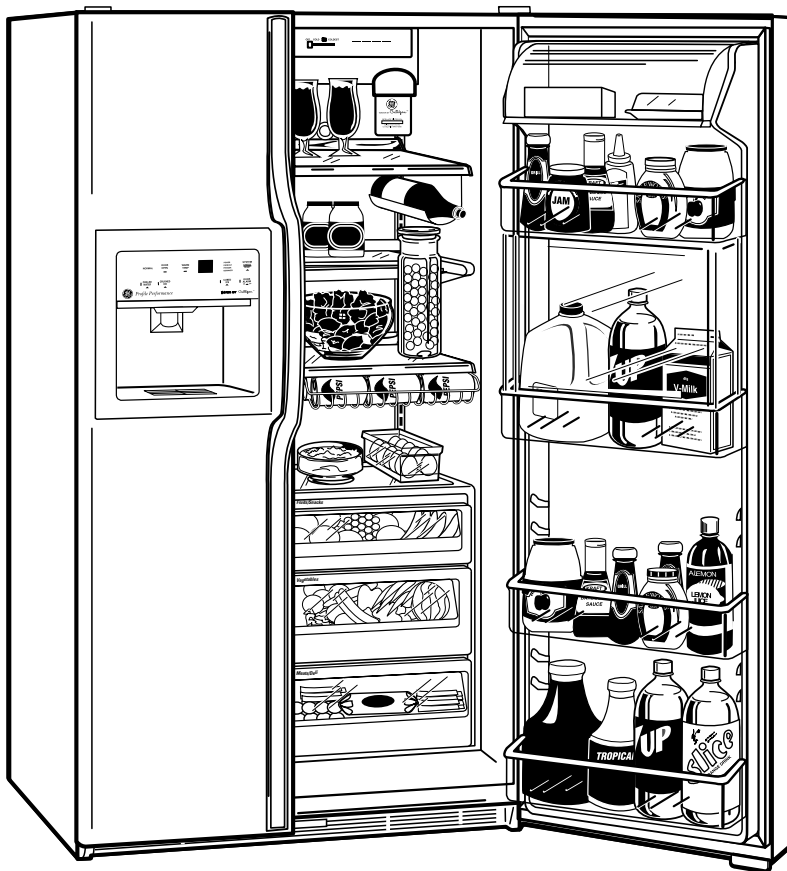

Profile Performance Series™

TFX30PBDA—GE Profile Performance™ 30.0 Cu. Ft. Side-by-Side Refrigerator with Dispenser

Front View

Top View

Note: If the doors cannot be fully opened because of an obstruction or a wall on either side, a door stop should be provided to prevent door or wall damage. If the doors cannot be opened at least 90 degrees, access to the drawers is limited.

*If installed against a wall, allow clearance of 11-1/4" on freezer side to remove ice bin.

To remove fresh food pans, remove door bins.

13" Clearance required to remove fresh food full-size pan without disassembling.

Total volume and shelf area are calculated by the Association of Home Appliance Manufacturers' standards.

Listed by Underwriters Laboratories

EnergySmart

Profile Performance Series™

TFX30PBDA—GE Profile Performance™ 30.0 Cu. Ft. Side-by-Side Refrigerator with Dispenser

Features and Benefits

- 30.0 cu. ft. Capacity (Fresh Food 18.15 cu. ft. / Freezer 11.88 cu. ft.)
- Refreshment Center
- Electronic Monitor / Diagnostic System
- Exclusive Water by Culligan™ Provides Cleaner, Better Tasting Water and Ice Through the LightTouch! Dispenser (Chilled Water, Cubes and Crushed Ice)
- Freshness Center™ (1 Adjustable Humidity Crisper, 1 Convertible Keeper with Cold Control and 1 Adjustable Humidity Snack Pan) with Spill-Proof Cover
- 3 Adjustable Glass Fresh Food Cabinet Shelves (2 Slide Out, Spill Proof)
- Quick Space™ Shelf
- ShelfSaver™
- 4 ClearLook™ Modular Super Gallon Door Bins (1 Adjustable_
- Dairy Compartment with Glass Butter Dish
- Egg Bin
- Beverage Rack
- 3 Wire Everwhite Freezer Compartment Shelves (2 Adjustable)
- 1 Wire Everwhite, Slide Out Freezer Basket
- 1 Clear Sliding Freezer Storage Bin
- 4 Extra-Deep Freezer Door Shelves (2 Adjustable)
- Quiet Package II
- Color-Matched Premium Deluxe Door Handles
- Model TFX30PBDWW—White on white
- Model TFX30PBDBB—Black on black
- Model TFX30PBDA—Almond on almond
- Model TFX30PBDCC—Bisque