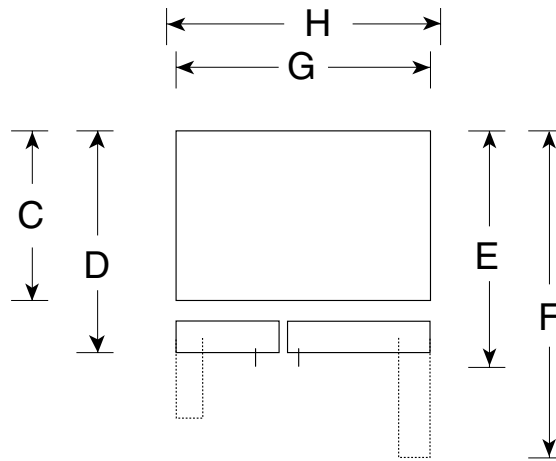

Profile Performance Series™

TFX30PBDBB—GE Profile Performance™ 30.0 Cu. Ft. Side-by-Side Refrigerator with Dispenser

Front View

Top View

Note: If the doors cannot be fully opened because of an obstruction or a wall on either side, a door stop should be provided to prevent door or wall damage. If the doors cannot be opened at least 90 degrees, access to the drawers is limited.

Overall Dimensions	Height with hinge (in.) A	69-3/4
	Height without hinge (in.) B	68-3/4
	Depth without Doors (in.) C	28*
	Depth with Doors (in.) D	32-1/4*
	Depth plus Handle with Doors Closed (in.) E	34-1/2*
	Depth with Doors open 90° (in.) F	49-1/4*
	Width with Doors Closed (in.) G	35-3/4
	Width with Doors open 90° Less Door Handle(in.) H	40-5/8
Air Clearances	Each side (in.)	1/8"
	Top (in.)	1
	Back (in.)	1/2

*If installed against a wall, allow clearance of 11-1/4" on freezer side to remove ice bin.

To remove fresh food pans, remove door bins.

13" Clearance required to remove fresh food full-size pan without disassembling.