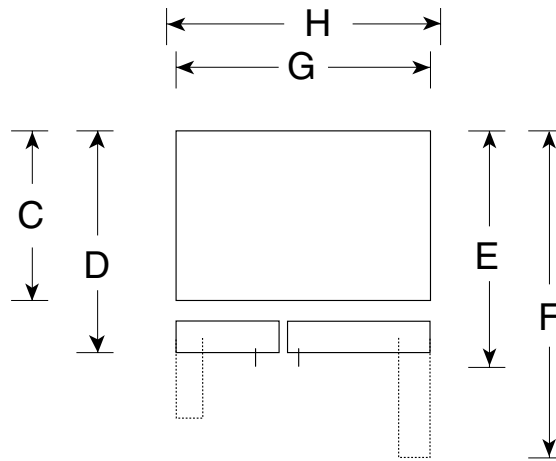

Profile Performance Series™

TFX30PPDAA—GE Profile Performance™ 30.0 Cu. Ft. Side-by-Side Refrigerator with Dispenser

Front View

Top View

Note: If the doors cannot be fully opened because of an obstruction or a wall on either side, a door stop should be provided to prevent door or wall damage. If the doors cannot be opened at least 90 degrees, access to the drawers is limited.

Overall Dimensions	Height with hinge (in.) A	69-3/4
	Height without hinge (in.) B	68-3/4
	Depth without Doors (in.) C	28*
	Depth with Doors (in.) D	32-1/4*
	Depth plus Handle with Doors Closed (in.) E	34-1/2*
	Depth with Doors open 90° (in.) F	49-1/4*
	Width with Doors Closed (in.) G	35-3/4
	Width with Doors open 90° Less Door Handle(in.) H	40
Air Clearances	Each side (in.)	1/8"
	Top (in.)	1
	Back (in.)	1/2

*If installed against a wall, allow clearance of 11-1/4" on freezer side to remove ice bin.

To remove fresh food pans, remove door bins.

13" Clearance required to remove fresh food full-size pan without disassembling.