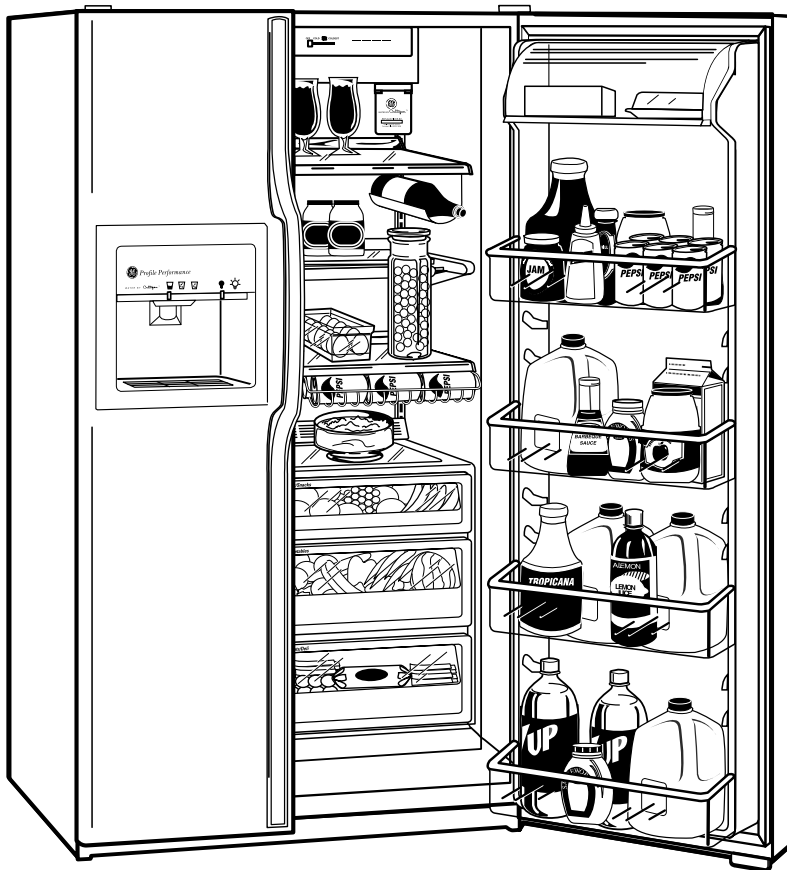

*If installed against a wall, allow clearance of 11-1/4" on freezer side to remove ice bin.

To remove fresh food pans, remove door bins.

13" Clearance required to remove fresh food full-size pan without disassembling.

Total volume and shelf area are calculated by the Association of Home Appliance Manufacturers' standards.

Listed by Underwriters Laboratories

EnergySmart

Profile Performance Series™

TFX30PPDAA—GE Profile Performance™ 30.0 Cu. Ft. Side-by-Side Refrigerator with Dispenser

Features and Benefits

- 30.0 cu. ft. Capacity (Fresh Food 18.15 cu. ft. / Freezer 11.88 cu. ft.)
- Exclusive Water-By-Culligan™ Provides Cleaner, Better Tasting Water and Ice through the LightTouch! Dispenser (Chilled Water, Cubed and Crushed Ice)
- Freshness Center™ (1 Adjustable Humidity Crisper, 1 Convertible Meat Keeper with Cold Control and 1 Adjustable Humidity Snack Pan) with Spill-Proof Cover
- 3 Adjustable Glass Fresh Food Cabinet Shelves (2 Slide Out, Spill Proof)
- Quick Space™ Shelf
- ShelfSaver™
- 4 ClearLook™ Modular Super Gallon Door Bins (3 Adjustable)
- Dairy Compartment with Glass Butter Dish
- Egg Bin
- Beverage Rack
- 3 Wire Everwhite Freezer Compartment Shelves (2 Adjustable)
- 1 Wire Everwhite Slide Out Freezer Basket
- 1 Clear Sliding Freezer Storage Bin
- 4 Extra-Deep Freezer Door Shelves (2 Adjustable)
- Quiet Package II
- Color-Matched Premium Deluxe Door Handles
- Model TFX30PPDWW—White on white
- Model TFX30PPDBB—Black on black
- Model TFX30PPDAA—Almond on almond
- Model TFX30PPDCC—Bisque