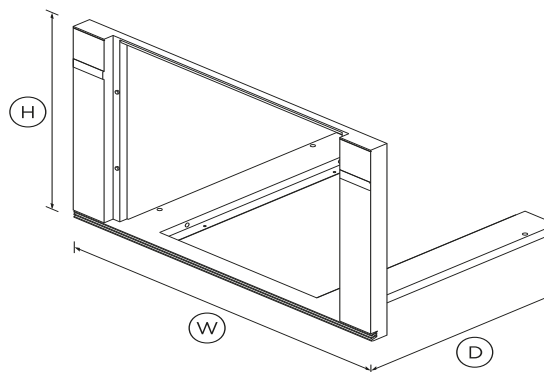

- This is Minimal style, to pair with other Minimal style products

DIMENSIONS

Height	18 13/16"
Width	29 13/16"
Depth	20 7/8"

The product dimensions and specifications in this page apply to the specific product and model. Under our policy of continuous improvement, these dimensions and specifications may change at any time. You should therefore check with Fisher & Paykel's Customer Care Centre to ensure this page correctly describes the model currently available. ? Fisher & Paykel Appliances Ltd 2020

SPECIFICATIONS

Product dimensions

Depth	20 7/8"
Height	18 13/16"
Width	29 13/16"

SKU	81939
-----	-------

Other product downloads available at fisherpaykel.com

Service & Warranty

Installation Guide - Coffee Maker