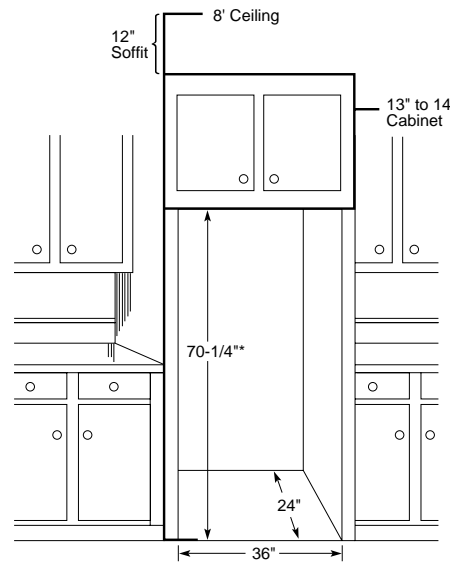

Profile Performance Series™

TNS22PRCBS - GE Profile Performance™ 21.7 Cu. Ft. CustomStyle™ No-Frost Top-Freezer Refrigerator with Dispenser

Case Dimensions (in inches/cm.)

Rough-In Dimensions (in inches/cm.)

Standard, New Construction and Replacement Installation

Installation Tips to Maximize the Built-In Look

- All wall/floor moulding should be removed prior to installation.
- Water recess on rear wall recommended to prevent water line damage. 48" minimum length 1/4" diameter water line tubing recommended.
- When possible, recess both copper water line and electrical outlet. (See local codes)
- Front and rear leveling legs are adjustable for the built-in look. (See owner's manual)

Handle Side Clearance

- At least 2" (51 mm) on the handle side for fingertip clearances.

Top and Bottom Clearance

- At least 3/16" (4.75 mm) at the top and bottom edges to allow for trim flange.

Hinge Side Clearance

- The installation of 3/4" (19 mm) thick side panels requires less clearance because the space between the door and adjacent countertop is wider.
- To avoid door contact to countertop consider:
 - Miter the corner of the adjacent countertops 45°, or
 - pull the refrigerator forward enough to avoid contact.