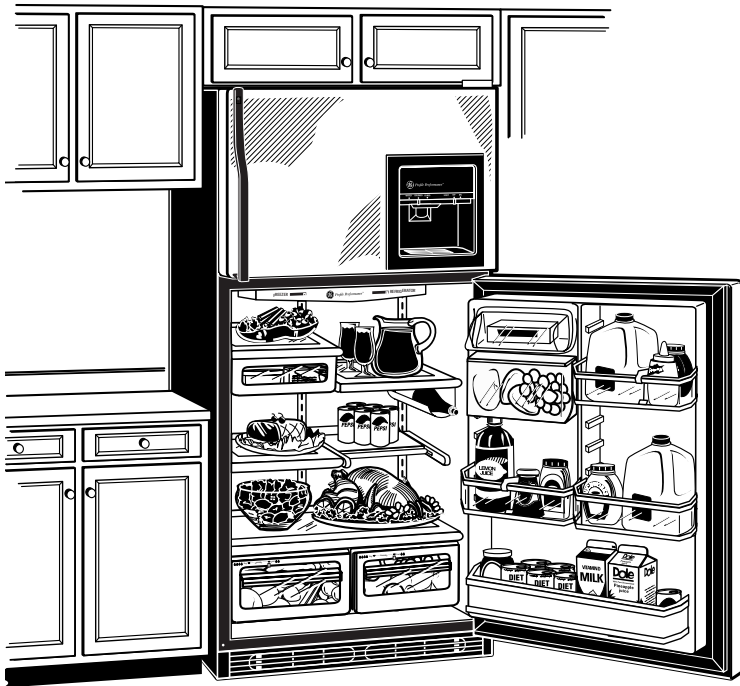

Listed by Underwriters Laboratories

Profile Performance Series™

TNS22PRCBS - GE Profile Performance™ 21.7 Cu. Ft. CustomStyle™ No-Frost Top-Freezer Refrigerator with Dispenser

Features and Benefits

- 21.7 cu ft Capacity (Fresh Food 15.4 cu ft / Freezer 6.3 cu ft)
- LightTouch! Dispenser Delivers Chilled Water, Cubed and Crushed Ice Through the Door
- 2 Adjustable Humidity Window Vegetable/Fruit Crispers
- Adjustable Temperature Meat Pan
- Slide-Out, Spill Proof Crisper Cover
- 4 Adjustable Glass Fresh Food Cabinet Shelves (3 Slide Out, 3 Spill Proof)
- 3 Adjustable Modular Door Bins with Gallon Storage
- 1 Fixed Fresh Food Door Shelf
- Quick Space™ Shelf
- Quick Store™ Bin
- Beverage Rack
- Slide-Out, Slide-Over Pans
- Modular Dairy Compartment with Glass Butter Dish
- Snugger™ Clips
- 1 Adjustable Wire Everwhite Freezer Compartment Shelf
- 2 Fixed Freezer Door Bins
- Ice Storage Bin
- Interior Freezer Light
- Dual Upfront Temperature Controls
- Bright Fresh Food Upfront Lighting
- Black Premium Deluxe Door Handles
- Model TNS22PRCBS - Stainless steel