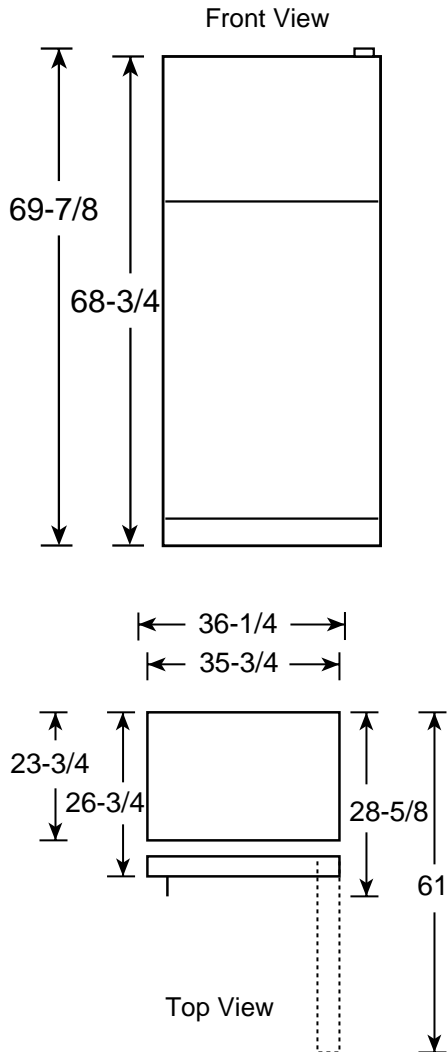

Profile Performance Series™

TNS22PRCBS - GE Profile Performance™ 21.7 Cu. Ft. CustomStyle™ No-Frost Top-Freezer Refrigerator with Dispenser

Case Dimensions (in inches/cm.)

Rough-In Dimensions (in inches/cm.)

Standard, New Construction and Replacement Installation

Installation Tips to Maximize the Built-In Look

- All wall/floor moulding should be removed prior to installation.
- Water recess on rear wall recommended to prevent water line damage. 48" minimum length 1/4" diameter water line tubing recommended.
- When possible, recess both copper water line and electrical outlet. (See local codes)
- Front and rear leveling legs are adjustable for the built-in look. (See owner's manual)

Handle Side Clearance

- At least 2" (51 mm) on the handle side for fingertip clearances.

Top and Bottom Clearance

- At least 3/16" (4.75 mm) at the top and bottom edges to allow for trim flange.

Hinge Side Clearance

- The installation of 3/4" (19 mm) thick side panels requires less clearance because the space between the door and adjacent countertop is wider.
- To avoid door contact to countertop consider:
 - Miter the corner of the adjacent countertops 45°, or
 - pull the refrigerator forward enough to avoid contact.