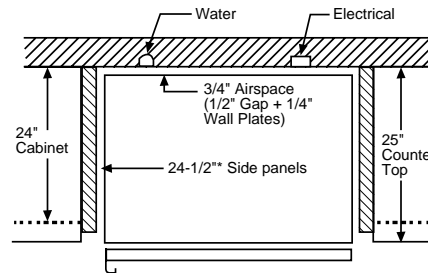

Standard, New Construction and Replacement Installation

Installation Tips to Maximize the Built-In Look

- All wall/floor moulding should be removed prior to installation.
- Water recess on rear wall recommended to prevent water line damage. 48" minimum length 1/4" diameter water line tubing recommended.
- When possible, recess both copper water line and electrical outlet. (See local codes)
- Front and rear leveling legs are adjustable for the built-in look. (See owner's manual)

Handle Side Clearance

- At least 2" (51 mm) on the handle side for fingertip clearances.

Top and Bottom Clearance

- At least 3/16" (4.75 mm) at the top and bottom edges to allow for trim flange.

Hinge Side Clearance

- The installation of 3/4" (19 mm) thick side panels requires less clearance because the space between the door and adjacent countertop is wider.
- To avoid door contact to countertop consider:
 - Miter the corner of the adjacent countertops 45°, or
 - pull the refrigerator forward enough to avoid contact.