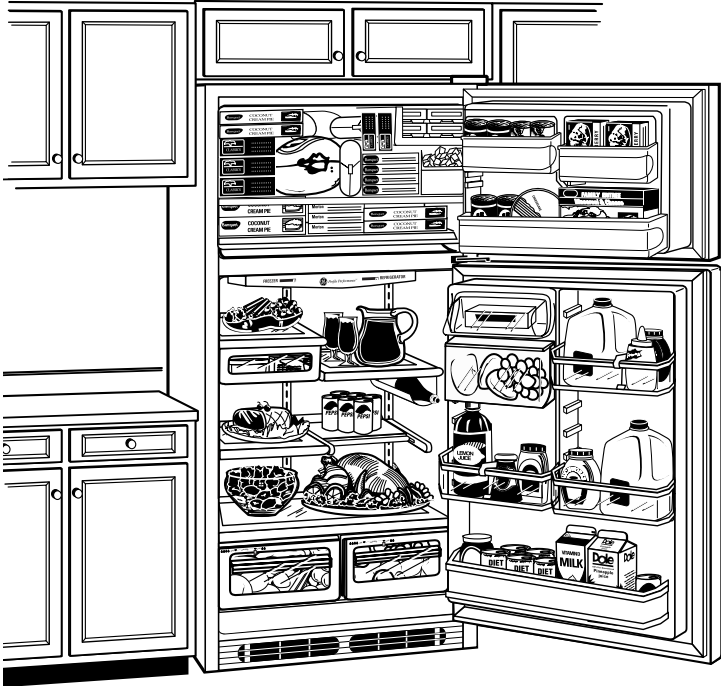

Features and Benefits

- 21.9 cu ft Capacity (Fresh Food 15.4 cu ft / Freezer 6.5 cu ft)
- Equipped for Optional Automatic Icemaker
- 2 Adjustable Humidity Window Vegetable/Fruit Crispers
- Adjustable Temperature Meat Pan
- Slide-Out, Spill-Proof Crisper Cover
- 4 Adjustable Glass Fresh Food Cabinet Shelves (3 Slide Out, 3 Spill Proof)
- 3 Adjustable Modular Door Bins with Gallon Storage
- 1 Fixed Fresh Food Door Shelf
- Quick Space™ Shelf
- Quick Store™ Bin
- Beverage Rack
- Slide-Out, Slide-Over Pans
- Modular Dairy Compartment with Glass Butter Dish
- Snugger™ Clips
- 2 Adjustable Wire Everwhite Freezer Compartment Shelves
- 3 Freezer Door Bins (2 Adjustable; 1 Fixed with Gallon Storage)
- 4 Ice 'N Easy Trays with Ice Storage Bin
- Interior Freezer Light
- Dual Upfront Temperature Controls
- Bright Fresh Food Upfront Lighting
- Color-Matched Premium Deluxe Door Handles
- Model TNX22PACWW - White on white
- Model TNX22PACBB - Black on black
- Model TNX22PACCC - Bisque