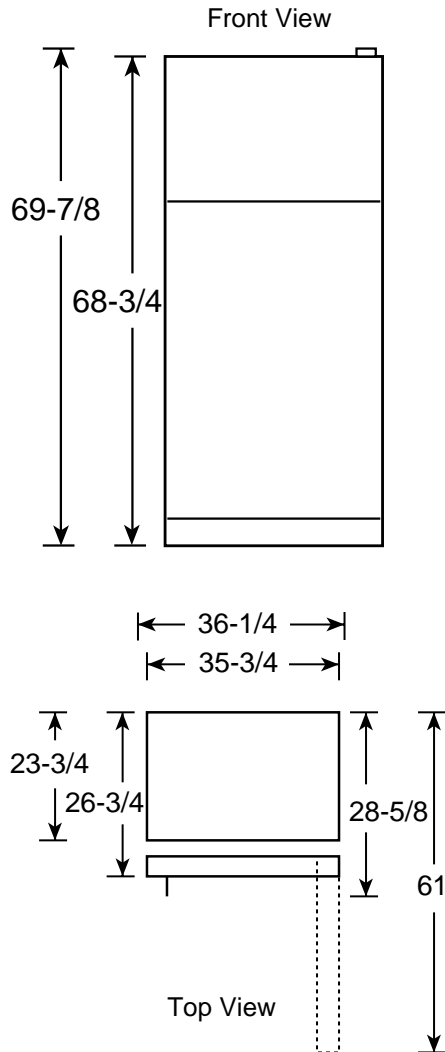

Profile Performance Series™

TNX22PACWW - GE Profile Performance™ 21.9 Cu. Ft. CustomStyle™ No-Frost Top-Freezer Refrigerator

Case Dimensions (in inches/cm.)

Rough-In Dimensions (in inches/cm.)

Standard, New Construction and Replacement Installation

Installation Tips to Maximize the Built-In Look

- All wall/floor moulding should be removed prior to installation.
- Water recess on rear wall recommended to prevent water line damage. 48" minimum length 1/4" diameter water line tubing recommended.
- When possible, recess both copper water line and electrical outlet. (See local codes)
- Front and rear leveling legs are adjustable for the built-in look. (See owner's manual)

Handle Side Clearance

- At least 2" (51 mm) on the handle side for fingertip clearances.

Top and Bottom Clearance

- At least 3/16" (4.75 mm) at the top and bottom edges to allow for trim flange.

Hinge Side Clearance

- The installation of 3/4" (19 mm) thick side panels requires less clearance because the space between the door and adjacent countertop is wider.
- To avoid door contact to countertop consider:
 - Miter the corner of the adjacent countertops 45°, or
 - pull the refrigerator forward enough to avoid contact.