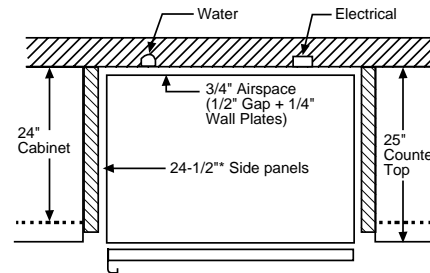

Profile Performance Series™

TNX22PACWW - GE Profile Performance™ 21.9 Cu. Ft. CustomStyle™ No-Frost Top-Freezer Refrigerator

Case Dimensions (in inches/cm.)

Rough-In Dimensions (in inches/cm.)

Standard, New Construction and Replacement Installation

Installation Tips to Maximize the Built-In Look

- All wall/floor moulding should be removed prior to installation.
- Water recess on rear wall recommended to prevent water line damage. 48" minimum length 1/4" diameter water line tubing recommended.
- When possible, recess both copper water line and electrical outlet. (See local codes)
- Front and rear leveling legs are adjustable for the built-in look. (See owner's manual)

Handle Side Clearance

- At least 2" (51 mm) on the handle side for fingertip clearances.

Top and Bottom Clearance

- At least 3/16" (4.75 mm) at the top and bottom edges to allow for trim flange.

Hinge Side Clearance

- The installation of 3/4" (19 mm) thick side panels requires less clearance because the space between the door and adjacent countertop is wider.
- To avoid door contact to countertop consider:
 - Miter the corner of the adjacent countertops 45°, or
 - pull the refrigerator forward enough to avoid contact.