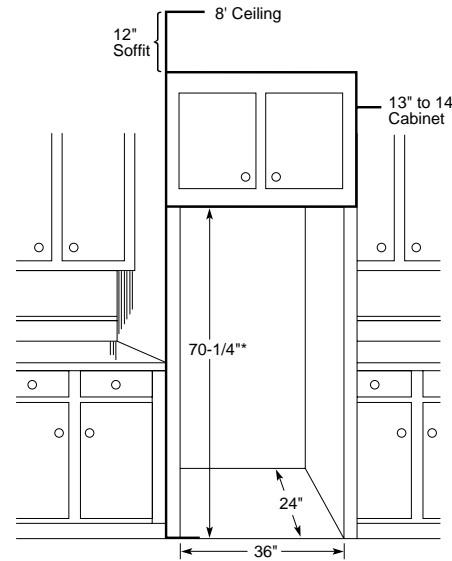

Profile Performance Series™

TNX22PACWW - GE Profile Performance™ 21.9 Cu. Ft. CustomStyle™ No-Frost Top-Freezer Refrigerator

Case Dimensions (in inches/cm.)

Rough-In Dimensions (in inches/cm.)

Standard, New Construction and Replacement Installation

Installation Tips to Maximize the Built-In Look

- All wall/floor moulding should be removed prior to installation.
- Water recess on rear wall recommended to prevent water line damage. 48" minimum length 1/4" diameter water line tubing recommended.
- When possible, recess both copper water line and electrical outlet. (See local codes)
- Front and rear leveling legs are adjustable for the built-in look. (See owner's manual)

Handle Side Clearance

- At least 2" (51 mm) on the handle side for fingertip clearances.

Top and Bottom Clearance

- At least 3/16" (4.75 mm) at the top and bottom edges to allow for trim flange.

Hinge Side Clearance