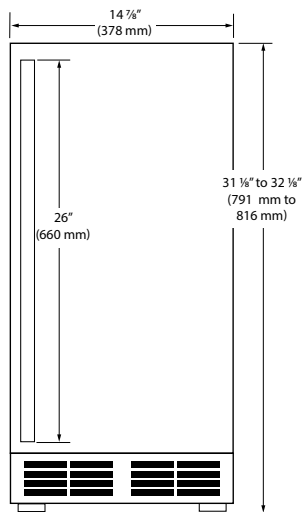

Stainless Solid

Integrated Solid

Key Features

- Daily ice production of up to 39 lb of ice
- Up to 23 lb in ice storage capacity
- Clear ice cube dimensions: ¾" W x ¾" H x ¾" L
- Silent setting temporarily suspends ice making for 3 hours
- Digital Touch Pad Control
- Indicator alert notifies user when cleaning is needed
- Black interior
- Bright white LED lighting
- Clear heavy duty ice scoop included
- Drain required
- Factory installed drain pump
- Stainless steel handle (7/8" diameter)
- Field reversible door is shipped right-hand hinged
- Built-in or freestanding
- Four adjustable leveling legs

Model Details

Model	Voltage/Hz	Door Swing	Pump	Finish	Shipping Weight
UACP115-SS01A	115 / 60	Field Reversible	Pump Included	Stainless Solid	125 lb
UACP115-IS01A	115 / 60	Field Reversible	Pump Included	Integrated Solid	125 lb

Accessories

Model	Description	Finish	Shipping Weight
80-55667-00	Clear Ice Machine Cleaner	N/A	1 lb
ULAWATERHOOKUP	Braided Water Supply Line Kit	N/A	2 lb

Front

Dimensions shown apply to all finishes, including Integrated (INT) models with 3/4" integrated panel/frame installed.

Side

Top

Back

Specifications

Model	ACP115
Amps: Running	3.0
Amps: Ice Harvest	3.5
Control Type	Digital Touch Pad
Defrost Type	N/A
Dimensions: Product Depth	23 5/8"
Dimensions: Product Height	31 1/8"
Dimensions: Product Width	14 7/8"
ENERGY STAR	N/A
Ice Production Per Day	39 lb
Ice Storage	23 lb
Panel Height	27 1/32" / 687 mm
Panel Thickness	3/4" / 20 mm
Panel Type	Solid Panel
Panel Width	14 5/8" / 371mm
Product Weight: Max	125 lb
Refrigerant Type	R600a (1.94 oz)
Sabbath (Star K Certified)	Yes