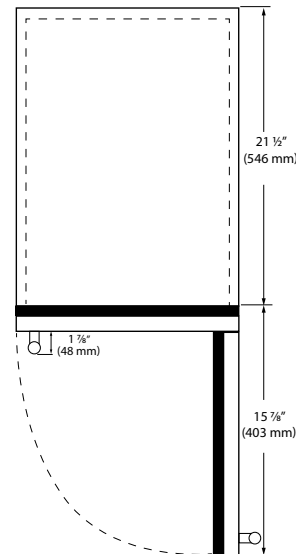

Stainless Solid

Integrated Solid

Key Features

- Daily ice production of up to 39 lb of ice
- Up to 23 lb in ice storage capacity
- Clear ice cube dimensions: ¾" W x ¾" H x ¾" L
- Silent setting temporarily suspends ice making for 3 hours
- Digital Touch Pad Control
- Indicator alert notifies user when cleaning is needed
- Black interior
- Bright white LED lighting
- Clear heavy duty ice scoop included
- Drain required
- Factory installed drain pump
- Stainless steel handle (7/8" diameter)
- Field reversible door is shipped right-hand hinged
- Built-in or freestanding
- Four adjustable leveling legs

Accessories

Model	Description	Finish	Shipping Weight
80-55667-00	Clear Ice Machine Cleaner	N/A	1 lb
ULAWATERHOOKUP	Braided Water Supply Line Kit	N/A	2 lb

Front

Dimensions shown apply to all finishes, including Integrated (INT) models with 3/4" integrated panel/frame installed.

Side

Top

Back

Specifications

Model	ACP115
Amps: Running	3.0
Amps: Ice Harvest	3.5
Control Type	Digital Touch Pad
Defrost Type	N/A
Dimensions: Product Depth	23 5/8"
Dimensions: Product Height	31 1/8"
Dimensions: Product Width	14 7/8"
ENERGY STAR	N/A
Ice Production Per Day	39 lb
Ice Storage	23 lb
Panel Height	27 1/32" / 687 mm
Panel Thickness	3/4" / 20 mm
Panel Type	Solid Panel
Panel Width	14 5/8" / 371mm
Product Weight: Max	125 lb
Refrigerant Type	R600a (1.94 oz)
Sabbath (Star K Certified)	Yes