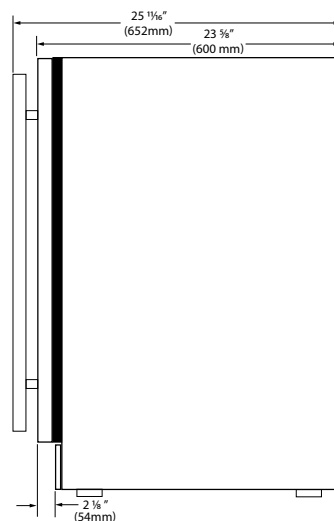

Stainless Solid

Integrated Solid

Key Features

- Daily ice production of up to 39 lb of ice
- Up to 23 lb in ice storage capacity
- Clear ice cube dimensions: ¾" W x ¾" H x ¾" L
- Silent setting temporarily suspends ice making for 3 hours
- Digital Touch Pad Control
- Indicator alert notifies user when cleaning is needed
- Black interior
- Bright white LED lighting
- Clear heavy duty ice scoop included
- Drain required
- Factory installed drain pump
- Stainless steel handle (7/8" diameter)
- Field reversible door is shipped right-hand hinged
- Built-in or freestanding
- Four adjustable leveling legs

Accessories

Model	Description	Finish	Shipping Weight
80-55667-00	Clear Ice Machine Cleaner	N/A	1 lb
ULAWATERHOOKUP	Braided Water Supply Line Kit	N/A	2 lb

Front

Dimensions shown apply to all finishes, including Integrated (INT) models with 3/4" integrated panel/frame installed.

Side

Top

Back

Specifications

Model	ACP115
Amps: Running	3.0
Amps: Ice Harvest	3.5
Control Type	Digital Touch Pad
Defrost Type	N/A
Dimensions: Product Depth	23 5/8"
Dimensions: Product Height	31 1/8"
Dimensions: Product Width	14 7/8"
ENERGY STAR	N/A
Ice Production Per Day	39 lb
Ice Storage	23 lb
Panel Height	27 1/32" / 687 mm
Panel Thickness	3/4" / 20 mm
Panel Type	Solid Panel
Panel Width	14 5/8" / 371mm
Product Weight: Max	125 lb
Refrigerant Type	R600a (1.94 oz)
Sabbath (Star K Certified)	Yes