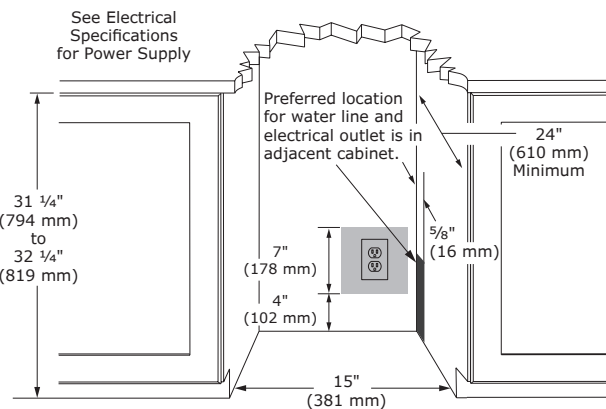

Cabinet Cut-Out

Installation Notes

- No additional clearance is needed for ventilation
- Do not obstruct front grille air flow

Warranty

- 1 Year (parts & labor) / 5 year sealed system (parts)
- + **Additional 1 Year (parts & labor) warranty at no cost with product registration**

See complete warranty for details