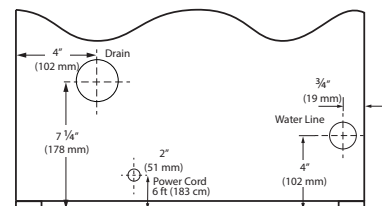

Stainless Solid

Integrated Solid

Key Features

- Daily ice production of up to 39 lb of ice
- Up to 23 lb in ice storage capacity
- Clear ice cube dimensions: ¾" W x ¾" H x ¾" L
- Silent setting temporarily suspends ice making for 3 hours
- Digital Touch Pad Control
- Indicator alert notifies user when cleaning is needed
- Black interior
- Bright white LED lighting
- Clear heavy duty ice scoop included
- Drain required
- Factory installed drain pump
- Stainless steel handle (7/8" diameter)
- Field reversible door is shipped right-hand hinged
- Built-in or freestanding
- Four adjustable leveling legs

Accessories

Model	Description	Finish	Shipping Weight
80-55667-00	Clear Ice Machine Cleaner	N/A	1 lb
ULAWATERHOOKUP	Braided Water Supply Line Kit	N/A	2 lb

Front

Dimensions shown apply to all finishes, including Integrated (INT) models with 3/4" integrated panel/frame installed.

Side

Top

Back

Specifications

Model	ACP115
Amps: Running	3.0
Amps: Ice Harvest	3.5
Control Type	Digital Touch Pad
Defrost Type	N/A
Dimensions: Product Depth	23 5/8"
Dimensions: Product Height	31 1/8"
Dimensions: Product Width	14 7/8"
ENERGY STAR	N/A
Ice Production Per Day	39 lb
Ice Storage	23 lb
Panel Height	27 1/32" / 687 mm
Panel Thickness	3/4" / 20 mm
Panel Type	Solid Panel
Panel Width	14 5/8" / 371mm
Product Weight: Max	125 lb
Refrigerant Type	R600a (1.94 oz)
Sabbath (Star K Certified)	Yes