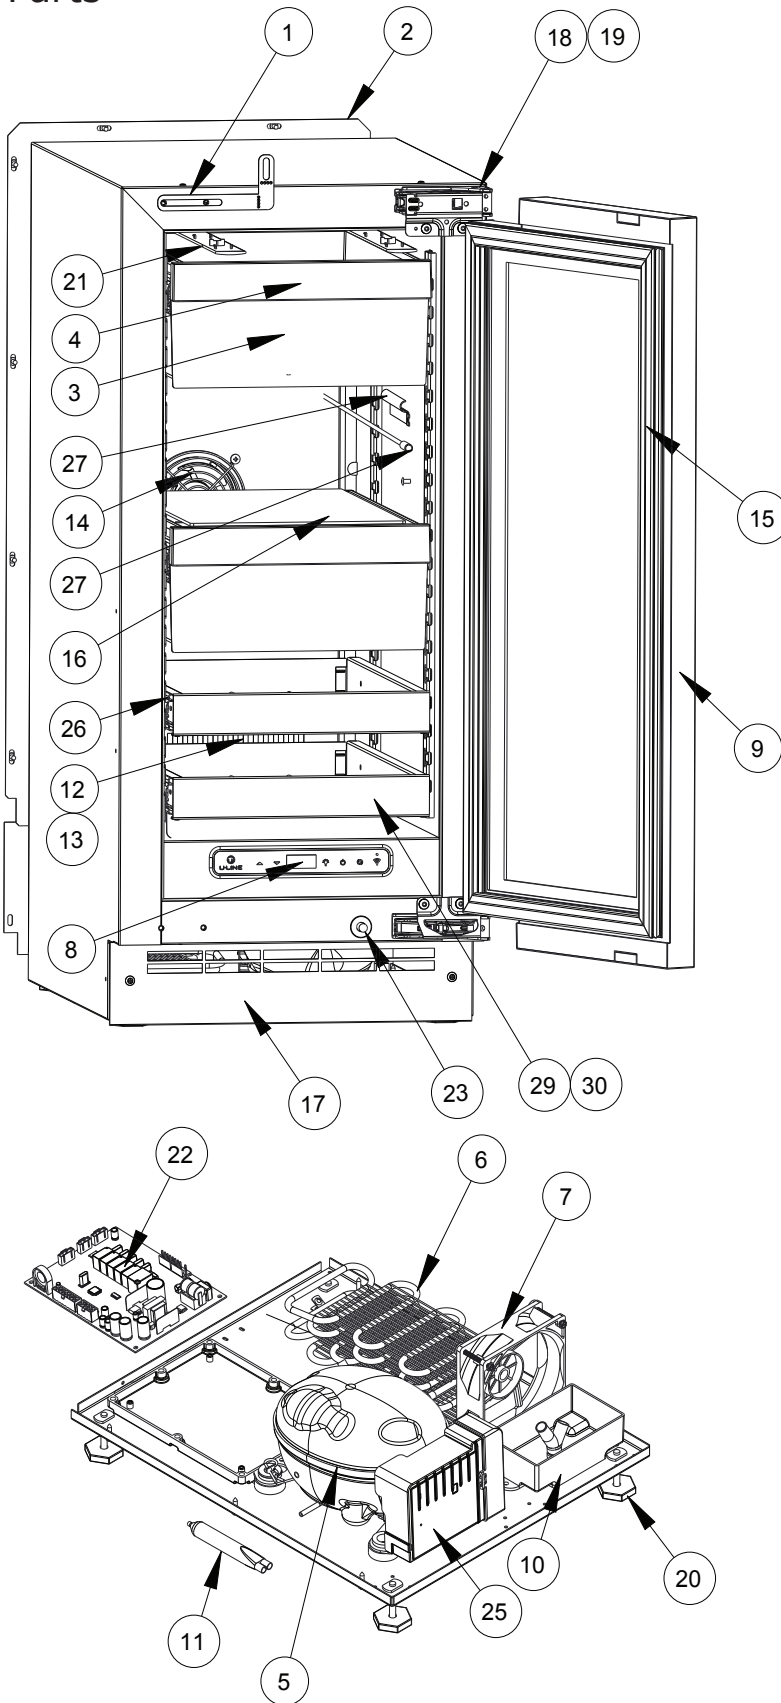

## Parts

### UHBV515-IG01A

UHBV515-IG01A		
1	ANTI-TIP BRACKET	80-55449-00
2	BACK PANEL	80-55450-00
3	STORAGE BIN	80-55463-00
4	BIN FRONT	80-55451-00
5	COMPRESSOR W/ELECTRICALS	80-55452-00
6	CONDENSER ASSEMBLY	80-55453-00
7	CONDENSER FAN MOTOR	80-54014-00
8	DISPLAY MODULE	80-55429-00
9	DOOR ASSEMBLY	80-55468-00
10	DRAIN PAN	80-54217-00
11	DRIER	80-54055-00
12	EVAPORATOR ASSEMBLY	80-55458-00
13	EVAPORATOR COVER	80-55456-00
14	EVAPORATOR FAN W/COVER	80-55457-00
15	GASKET, DOOR	80-55459-00
16	GLASS SHELF	80-55460-00
17	GRILLE	80-55461-00
18	HINGE ASSEMBLY	80-55374-00
19	HINGE COVER (2)	80-54001-00
20	LEG LEVELERS (4)	80-54019-00
21	LED LIGHT, 2 COLOR	80-55272-00
22	MAIN BOARD	80-55398-00
23	PLUNGER SWITCH	80-55375-00
24	POWER CORD*	80-55462-00
25	SERIAL INVERTER, 115V	80-55570-00
26	SLIDE ASSEMBLY	80-55509-00
27	THERMISTOR	80-54006-00
28	THERMISTOR COVER	80-55464-00
29	WINE RACK	80-55465-00
30	WINE RACK FRONT	80-55500-00
31	WIRE HARNESS, BOARD*	80-55466-00