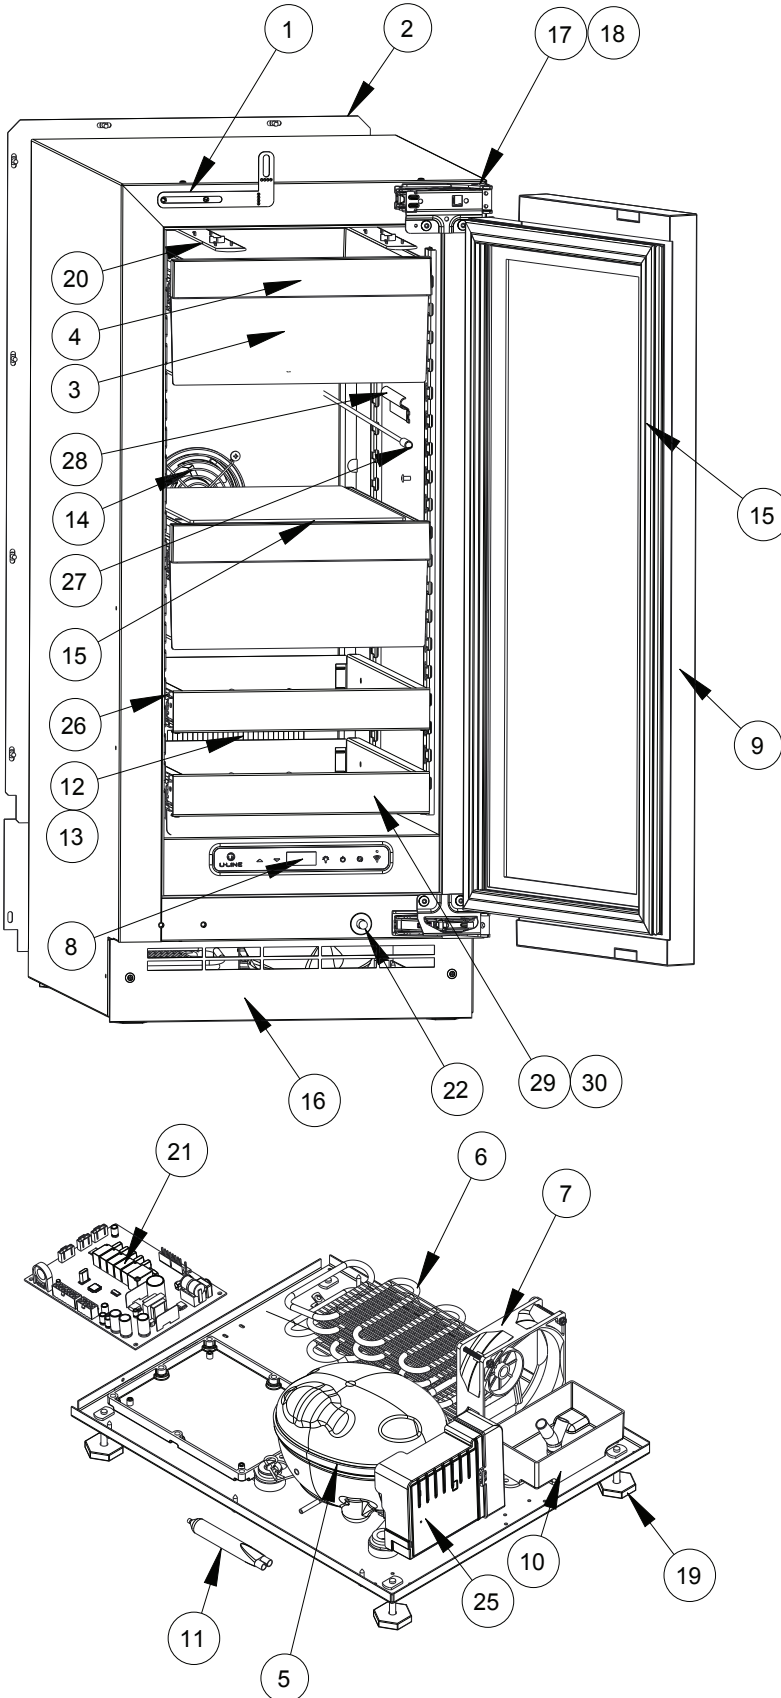

USER GUIDE

Parts

UHBV515-IS01A		
1	ANTI-TIP BRACKET	80-55449-00
2	BACK PANEL	80-55450-00
3	STORAGE BIN	80-55463-00
4	BIN FRONT	80-55451-00
5	COMPRESSOR W/ELECTRICALS	80-55452-00
6	CONDENSER ASSEMBLY	80-55453-00
7	CONDENSER FAN MOTOR	80-54014-00
8	DISPLAY MODULE	80-55429-00
9	DOOR ASSEMBLY	80-55468-00
10	DRAIN PAN	80-54217-00
11	DRIER	80-54055-00
12	EVAPORATOR ASSEMBLY	80-55458-00
13	EVAPORATOR COVER	80-55456-00
14	EVAPORATOR FAN W/COVER	80-55457-00
15	GASKET, DOOR	80-55459-00
16	GLASS SHELF	80-55460-00
17	GRILLE	80-55461-00
18	HINGE ASSEMBLY	80-55374-00
19	HINGE COVER (2)	80-54001-00
20	LEG LEVELERS (4)	80-54019-00
21	LED LIGHT, 2 COLOR	80-55272-00
22	MAIN BOARD	80-55398-00
23	PLUNGER SWITCH	80-55375-00
24	POWER CORD*	80-55462-00
25	SERIAL INVERTER	80-55570-00
26	SLIDE ASSEMBLY	80-55509-00
27	THERMISTOR	80-54006-00
28	THERMISTOR COVER	80-55464-00
29	WINE RACK	80-55465-00
30	WINE RACK FRONT	80-55500-00
31	WIRE HARNESS, BOARD*	80-55466-00

*Not Pictured